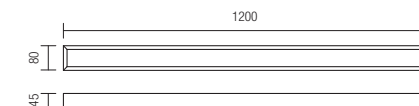

art 01-1132

Led type	LED SMD 2835 70 pcs x 0,5W
Power	30W
Input	220-240V, 50/60Hz
Color temperature	3000K
Lumen source	3150 lm
Lumen system	1350 lm
CRI	85
Not dimmable	

CE