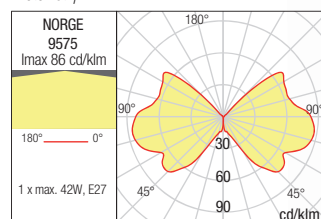

Photometry