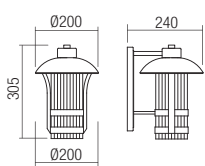

Dimension

Photometry

Norge

399

WALL LAMP • APLICĂ

Type	Code	Power	Socket	Input voltage	Input frequency
	9574	1 x max. 42W	E27	230V	50Hz

Dimension

Photometry