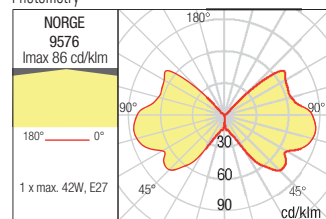

Dimension

Photometry

Norge

399

WALL LAMP • APLICĂ

Type	Code	Power	Socket	Input voltage	Input frequency
	9574	1 x max. 42W	E27	230V	50Hz

Dimension

Photometry