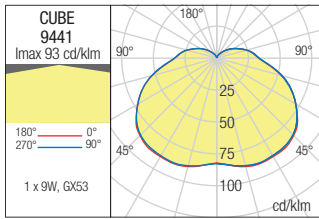

CEILING LAMP • PLAFONIERĂ

Type	Code	Finishing	Power	Socket	Input voltage	Input frequency
	9441	■ DG	1 x max. 9W	GX53	230V	50Hz

Photometry

Dimension

181

CEILING LAMP • PLAFONIERĂ

Type	Code	Finishing	Power	Socket	Input voltage	Input frequency
	9444	■ DG	2 x max. 15W	E27	230V	50Hz

Photometry

Dimension