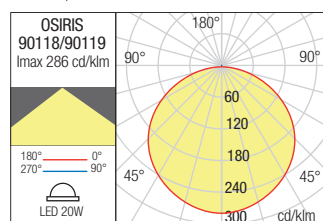

183

CEILING LAMP • PLAFONIERĂ

Type Code Finish

- 90118** WH
- 90119** DG

| LED type | Input voltage | Power | Luminous Flux Source/system | CCT | CRI |
|------------------------|---------------|-------|-----------------------------|---------|-----|
| SMD LED OSRAM, 28 pcs. | 220-240V | 20W | 1900/1320 lm | ● 3000K | 80 |

Dimension

Photometry

CEILING LAMP • PLAFONIERĂ

Type Code Finish

- 90120** WH
- 90121** DG

| LED type | Input voltage | Power | Luminous Flux Source/system | CCT | CRI |
|-----------------------|---------------|-------|-----------------------------|---------|-----|
| SMD LED SEUL, 42 pcs. | 220-240V | 30W | 2820/2282 lm | ● 3000K | 80 |

Dimension

Photometry