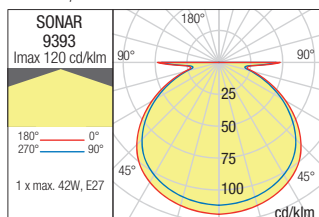

## WALL/CEILING LAMP • APLICĂ/PLAFONIERĂ

Type	Code	Finishing	Power	Socket	Input voltage	Input frequency
	<b>9393</b>	■ DG	1 x max. 42W	E27	230V	50Hz

Dimension

Photometry