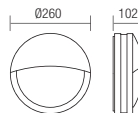

WALL LAMP • APLICĂ

Type	Code	Finishing	Power	Socket	Input voltage	Input frequency
	9394	■ DG	1 x max. 42W	E27	230V	50Hz

Dimension