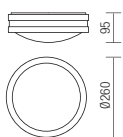

## WALL/CEILING LAMP • APLICĂ/PLAFONIERĂ

Type	Code	Finishing	Power	Socket	Input voltage	Input frequency
	<b>9393</b>	■ DG	1 x max. 42W	E27	230V	50Hz

Dimension

Photometry