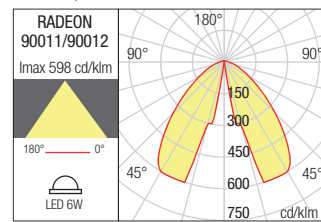

WALL LAMP • APLICĂ

Type Code Finishing

-  **90011** ■ DG
-  **90012** ■ DB

LED type	Input voltage	Power	Luminous Flux Source/system	CCT	Optics	CRI
COB LED OSRAM	220-240V	6W	723/408 lm	● 3000K	70°	85

Dimension

Photometry

BOLLARD • STĂLPIȘOR

Type Code Finishing

-  **90013** ■ DG
-  **90014** ■ DB

LED type	Input voltage	Power	Luminous Flux Source/system	CCT	Optics	CRI
COB LED EDISON	220-240V	9W	1265/688 lm	● 3000K	133°	85

Dimension

Photometry