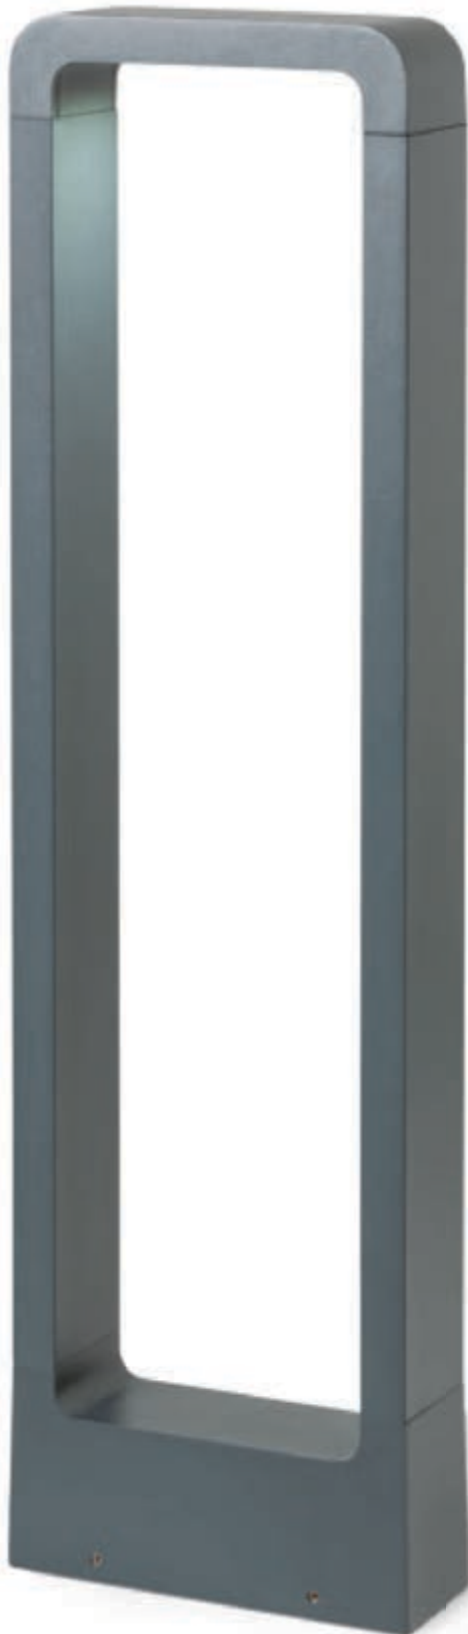

WALL LAMP • APLICĂ

Type Code Finishing

-  **90011** ■ DG
-  **90012** ■ DB

LED type	Input voltage	Power	Luminous Flux Source/system	CCT	Optics	CRI
COB LED OSRAM	220-240V	6W	723/408 lm	● 3000K	70°	85

Dimension

Photometry

BOLLARD • STĂLPIȘOR

Type Code Finishing

-  **90013** ■ DG
-  **90014** ■ DB

LED type	Input voltage	Power	Luminous Flux Source/system	CCT	Optics	CRI
COB LED EDISON	220-240V	9W	1265/688 lm	● 3000K	133°	85

Dimension

Photometry