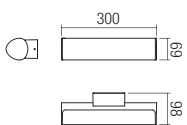

**WALL LAMP • APLICĂ**

Type	Code	Finishing	LED type	Input voltage	Power	Luminous Flux	CCT	CRI
	<b>9586</b>	■ DG	SMD LED 2835 EPISTAR, 6 pcs.	220-240V	9W	972/716 lm	● 3000K	85
	<b>9587</b>	■ DG	SMD LED 2835 EPISTAR, 6 pcs.	220-240V	9W	972/760 lm	● 4000K	85

Dimension

Photometry