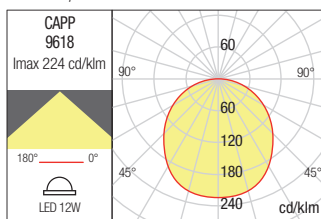

SUSPENSION • SUSPENSIE

Type Code Finishing

9618 ■ DG

LED type	Input voltage	Power	Luminous Flux Source/system	CCT	CRI
SMD LED 2835, 66 pcs.	220-240V	12W	1248/824 lm	● 3000K	80

Dimension

Photometry

BOLLARD • STĂLPIȘOR

Type Code Finishing

9619 ■ DG

LED type	Input voltage	Power	Luminous Flux Source/system	CCT	CRI
SMD LED 2835, 66 pcs.	220-240V	12W	1248/824 lm	● 3000K	80

Dimension

Photometry