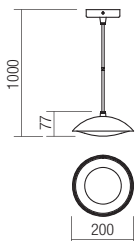

SUSPENSION • SUSPENSIE

Type Code Finishing

9618 ■ DG

LED type	Input voltage	Power	Luminous Flux Source/system	CCT	CRI
SMD LED 2835, 66 pcs.	220-240V	12W	1248/824 lm	● 3000K	80

Dimension

Photometry

BOLLARD • STĂLPIȘOR

Type Code Finishing

9619 ■ DG

LED type	Input voltage	Power	Luminous Flux Source/system	CCT	CRI
SMD LED 2835, 66 pcs.	220-240V	12W	1248/824 lm	● 3000K	80

Dimension

Photometry