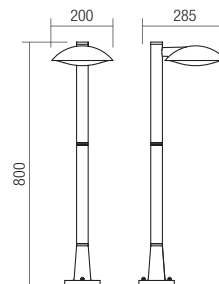

SUSPENSION • SUSPENSIE

Type Code Finishing

9618 ■ DG

LED type	Input voltage	Power	Luminous Flux Source/system	CCT	CRI
SMD LED 2835, 66 pcs.	220-240V	12W	1248/824 lm	● 3000K	80

Dimension

Photometry

BOLLARD • STĂLPIȘOR

Type Code Finishing

9619 ■ DG

LED type	Input voltage	Power	Luminous Flux Source/system	CCT	CRI
SMD LED 2835, 66 pcs.	220-240V	12W	1248/824 lm	● 3000K	80

Dimension

Photometry