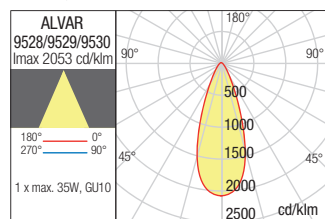

WALL LAMP • APLICĂ

Type Code Finishing

| | | |
|--|-------------|-------|
|  | 9528 | □ MWH |
| | 9529 | ■ DG |
| | 9530 | ■ DB |

| Power | Socket | Input voltage | Input frequency |
|--------------|--------|---------------|-----------------|
| 1 x max. 35W | GU10 | 230V | 50Hz |

Dimension

Photometry

BOLLARD • STĂLPIȘOR

Type Code Finishing

| | | |
|---|-------------|------|
|  | 9531 | ■ DG |
| | 9532 | ■ DB |

| Power | Socket | Input voltage | Input frequency |
|--------------|--------|---------------|-----------------|
| 1 x max. 35W | GU10 | 230V | 50Hz |

Dimension

Photometry