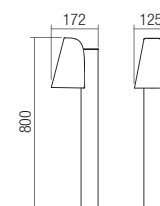

WALL LAMP • APLICĂ

Type Code Finishing

| | | |
|--|-------------|-------|
|  | 9528 | □ MWH |
| | 9529 | ■ DG |
| | 9530 | ■ DB |

| Power | Socket | Input voltage | Input frequency |
|--------------|--------|---------------|-----------------|
| 1 x max. 35W | GU10 | 230V | 50Hz |

Dimension

Photometry

BOLLARD • STĂLPIȘOR

Type Code Finishing

| | | |
|---|-------------|------|
|  | 9531 | ■ DG |
| | 9532 | ■ DB |

| Power | Socket | Input voltage | Input frequency |
|--------------|--------|---------------|-----------------|
| 1 x max. 35W | GU10 | 230V | 50Hz |

Dimension

Photometry