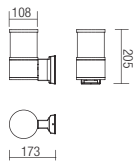

WALL LAMP • APLICĂ

Type Code Finishing

 **9326** ■ DG
9377 ■ DB/BK

Power	Socket	Input voltage	Input frequency
1 x max. 42W	E27	230V	50Hz

Dimension

Photometry

293

WALL LAMP • APLICĂ

Type Code Finishing

 **9327** ■ DG
9378 ■ DB/BK

Power	Socket	Input voltage	Input frequency
2 x max. 42W	E27	230V	50Hz

Dimension

Photometry