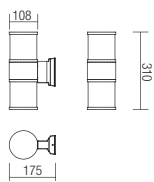

WALL LAMP • APLICĂ

Type Code Finishing

 **9326** ■ DG
9377 ■ DB/BK

Power	Socket	Input voltage	Input frequency
1 x max. 42W	E27	230V	50Hz

Dimension

Photometry

293

WALL LAMP • APLICĂ

Type Code Finishing

 **9327** ■ DG
9378 ■ DB/BK

Power	Socket	Input voltage	Input frequency
2 x max. 42W	E27	230V	50Hz

Dimension

Photometry