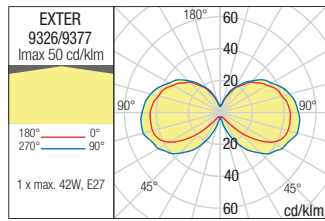

WALL LAMP • APLICĂ

Type Code Finishing

 **9326** ■ DG
9377 ■ DB/BK

Power	Socket	Input voltage	Input frequency
1 x max. 42W	E27	230V	50Hz

Dimension

Photometry

293

WALL LAMP • APLICĂ

Type Code Finishing

 **9327** ■ DG
9378 ■ DB/BK

Power	Socket	Input voltage	Input frequency
2 x max. 42W	E27	230V	50Hz

Dimension

Photometry