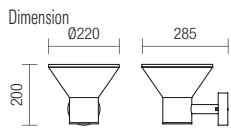

WALL LAMP • APLICĂ

Type Code Finishing

9686 ■ DG

9687 ■ DB

Power	Socket	Input voltage	Input frequency
1 x max. 18W	E27	230V	50Hz

BOLLARD • STĂLPIȘOR

Type Code Finishing

9688 ■ DG