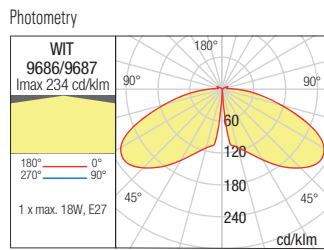

WALL LAMP • APLICĂ

Type Code Finishing

9686 ■ DG

9687 ■ DB

Power	Socket	Input voltage	Input frequency
1 x max. 18W	E27	230V	50Hz

BOLLARD • STĂLPIȘOR

Type Code Finishing

9688 ■ DG