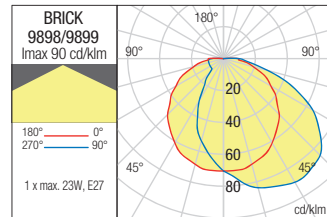

WALL LAMP • APLICĂ

Type Code Finishing

9898 ■ DG

9899 ■ R

Power Socket Input voltage Input frequency

1 x max. 23W E27 230V 50Hz

Dimension

Photometry