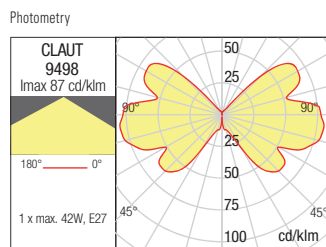

WALL LAMP • APLICĂ

Type Code Finishing

9498 ■ DG

Power	Socket	Input voltage	Input frequency
1 x max. 42W	E27	230V	50Hz

BOLLARD • STĂLPIȘOR

Type Code Finishing

9499 ■ DG

Power	Socket	Input voltage	Input frequency
1 x max. 42W	E27	230V	50Hz