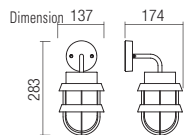

WALL LAMP • APLICĂ

Type Code Finishing

9498 ■ DG

Power	Socket	Input voltage	Input frequency
1 x max. 42W	E27	230V	50Hz

BOLLARD • STĂLPIȘOR

Type Code Finishing

9499 ■ DG

Power	Socket	Input voltage	Input frequency
1 x max. 42W	E27	230V	50Hz