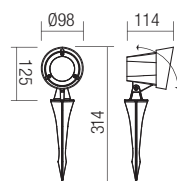

## MINIPROJECTOR • MINIPROJECTOR

Type Code Finishing

**90110** ■ DG

LED type	Input voltage	Power	Luminous Flux Source/system	CCT	Optics	CRI
COB LED CREE, 1 pcs.	220-240V	12W	1320/985 lm	3000K	15°	82

Dimension