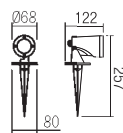

353

MINIPROJECTOR • MINIPROJECTOR

Type	Code	Finishing	LED type	Input voltage	Power	Luminous Flux Source/system	CCT	Optics	CRI
	9492	■ DG	COB LED EPISTAR	220-240V	6W	663/453 lm	● 3000K	38°	82
	9494	■ DG	COB LED EPISTAR	220-240V	6W	663/490 lm	● 4000K	38°	82

Dimension

Photometry