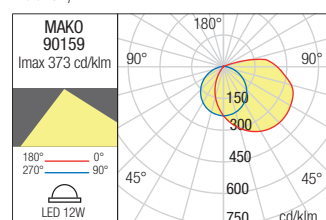

WALL LAMP • APLICĂ

Type Code Finish

90159 ■ DG

LED type	Input voltage	Power	Luminous Flux Source/system	CCT	CRI
SMD LED 2835, 66 pcs.	220-240V	12W	1290/671 lm	● 3000K	80

Dimension

Photometry