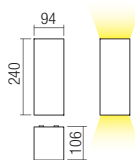

55

**WALL LAMP • APLICĂ**

Type Code Finishing

		<b>9561</b>	<input type="checkbox"/> MWH
		<b>9562</b>	<input type="checkbox"/> DG

LED type	Input voltage	Power	Luminous Flux Source/system	CCT	Optics	CRI
COB LED CREE	220-240V	2x6W	2 x 600/2 x 421 lm	3000K	67°	82

Dimension

Photometry