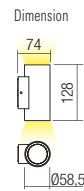

**WALL LAMP • APLICĂ**

Type	Code	Finish
	<b>90075</b>	MWH
	<b>90076</b>	DG
	<b>90077</b>	DB

LED type	Input voltage	Power	Luminous Flux Source/system	CCT	Optics	CRI
COB LED, 1pcs.	220-240V	3W	360/280lm	3000K	40°	82

**WALL LAMP • APLICĂ**

Type	Code	Finish
	<b>90078</b>	MWH
	<b>90079</b>	DG
	<b>90080</b>	DB

LED type	Input voltage	Power	Luminous Flux Source/system	CCT	Optics	CRI
COB LED, 2 pcs.	220-240V	2 x 3W	660/540lm	3000K	40°	82