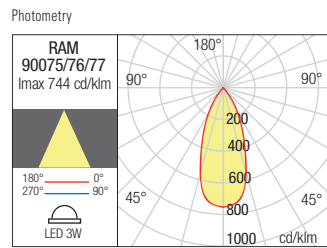

**WALL LAMP • APLICĂ**

Type	Code	Finish
	<b>90075</b>	MWH
	<b>90076</b>	DG
	<b>90077</b>	DB

LED type	Input voltage	Power	Luminous Flux Source/system	CCT	Optics	CRI
COB LED, 1pcs.	220-240V	3W	360/280lm	3000K	40°	82

**WALL LAMP • APLICĂ**

Type	Code	Finish
	<b>90078</b>	MWH
	<b>90079</b>	DG
	<b>90080</b>	DB

LED type	Input voltage	Power	Luminous Flux Source/system	CCT	Optics	CRI
COB LED, 2 pcs.	220-240V	2 x 3W	660/540lm	3000K	40°	82