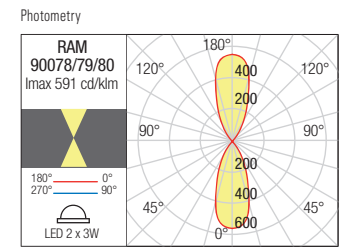

**WALL LAMP • APLICĂ**

Type	Code	Finish
	<b>90075</b>	MWH
	<b>90076</b>	DG
	<b>90077</b>	DB

LED type	Input voltage	Power	Luminous Flux Source/system	CCT	Optics	CRI
COB LED, 1pcs.	220-240V	3W	360/280lm	3000K	40°	82

**WALL LAMP • APLICĂ**

Type	Code	Finish
	<b>90078</b>	MWH
	<b>90079</b>	DG
	<b>90080</b>	DB

LED type	Input voltage	Power	Luminous Flux Source/system	CCT	Optics	CRI
COB LED, 2 pcs.	220-240V	2 x 3W	660/540lm	3000K	40°	82