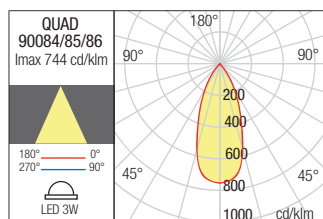

Dimension

Photometry

WALL LAMP • APLICĂ

Type	Code	Finish
------	------	--------

	90084	MWH
	90085	DG
	90086	DB

LED type	Input voltage	Power	Luminous Flux Source/system	CCT	Optics	CRI
COB LED, 1 pcs.	220-240V	3W	360/280lm	3000K	40°	82

Dimension

Photometry

WALL LAMP • APLICĂ

Type	Code	Finish
------	------	--------

	90087	MWH
	90088	DG
	90089	DB

LED type	Input voltage	Power	Luminous Flux Source/system	CCT	Optics	CRI
COB LED, 2 pcs.	220-240V	2 x 3W	660/540lm	3000K	40°	82

Dimension

Photometry