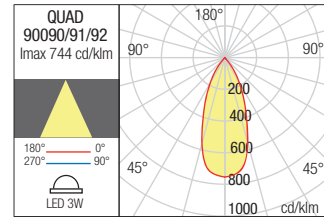

CEILING LAMP • PLAFONIERĂ

Type	Code	Finish
------	------	--------

	90090	MWH
	90091	DG
	90092	DB

LED type	Input voltage	Power	Luminous Flux Source/system	CCT	Optics	CRI
COB LED, 1 pcs.	220-240V	3W	360/280lm	3000K	40°	82

Dimension

Photometry

WALL LAMP • APLICĂ

Type	Code	Finish
------	------	--------

	90084	MWH
	90085	DG
	90086	DB

LED type	Input voltage	Power	Luminous Flux Source/system	CCT	Optics	CRI
COB LED, 1 pcs.	220-240V	3W	360/280lm	3000K	40°	82

Dimension

Photometry

WALL LAMP • APLICĂ

Type	Code	Finish
------	------	--------

	90087	MWH
	90088	DG
	90089	DB

LED type	Input voltage	Power	Luminous Flux Source/system	CCT	Optics	CRI
COB LED, 2 pcs.	220-240V	2 x 3W	660/540lm	3000K	40°	82

Dimension

Photometry