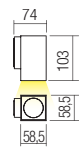

Dimension

Photometry

WALL LAMP • APLICĂ

Type	Code	Finish
------	------	--------

	90084	MWH
	90085	DG
	90086	DB

LED type	Input voltage	Power	Luminous Flux Source/system	CCT	Optics	CRI
COB LED, 1 pcs.	220-240V	3W	360/280lm	3000K	40°	82

Dimension

Photometry

WALL LAMP • APLICĂ

Type	Code	Finish
------	------	--------

	90087	MWH
	90088	DG
	90089	DB

LED type	Input voltage	Power	Luminous Flux Source/system	CCT	Optics	CRI
COB LED, 2 pcs.	220-240V	2 x 3W	660/540lm	3000K	40°	82

Dimension

Photometry