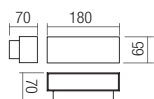

WALL LAMP • APLICĂ

Type Code Finishing

LED type	Input voltage	Power	Luminous Flux Source/system	CCT	CRI
SMD LED 2835, 60 pcs.	220-240V	10W	900/725 lm	3000K	80

Dimension

Photometry