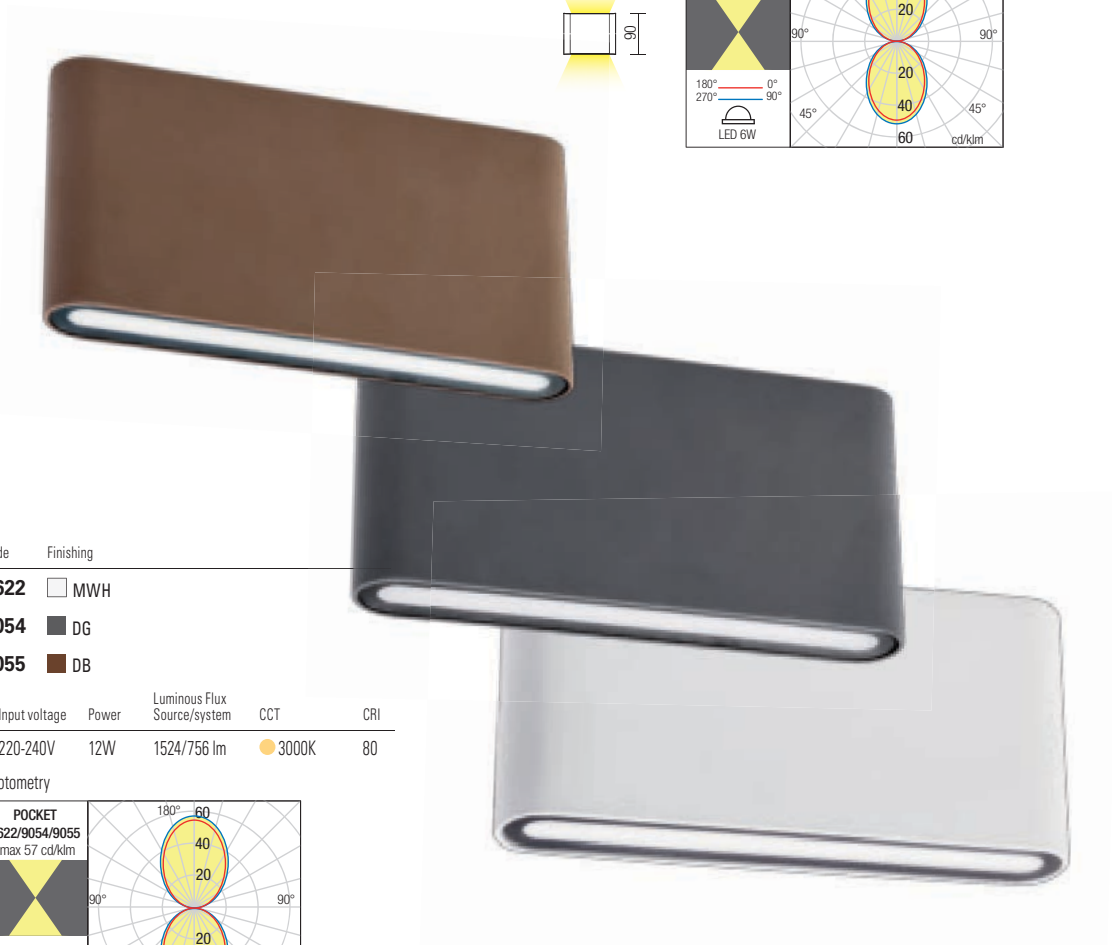

WALL LAMP • APLICĂ

Type	Code	Finishing
	9620	<input type="checkbox"/> MWH
	9052	<input type="checkbox"/> DG
	9053	<input type="checkbox"/> DB

LED type	Input voltage	Power	Luminous Flux Source/system	CCT	CRI
SMD LED OSRAM, 36 pcs.	220-240V	6W	750/372 lm	● 3000K	80

Dimension

Photometry

WALL LAMP • APLICĂ

Type	Code	Finishing
	9622	<input type="checkbox"/> MWH
	9054	<input type="checkbox"/> DG
	9055	<input type="checkbox"/> DB

LED type	Input voltage	Power	Luminous Flux Source/system	CCT	CRI
SMD LED OSRAM, 24 pcs.	220-240V	12W	1524/756 lm	● 3000K	80

Dimension

Photometry