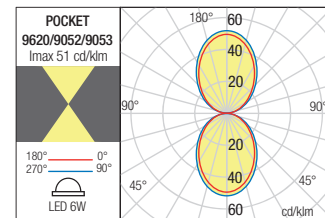

WALL LAMP • APLICĂ

Type	Code	Finishing
	9620	<input type="checkbox"/> MWH
	9052	<input type="checkbox"/> DG
	9053	<input type="checkbox"/> DB

LED type	Input voltage	Power	Luminous Flux Source/system	CCT	CRI
SMD LED OSRAM, 36 pcs.	220-240V	6W	750/372 lm	● 3000K	80

Dimension

Photometry

WALL LAMP • APLICĂ

Type	Code	Finishing
	9622	<input type="checkbox"/> MWH
	9054	<input type="checkbox"/> DG
	9055	<input type="checkbox"/> DB

LED type	Input voltage	Power	Luminous Flux Source/system	CCT	CRI
SMD LED OSRAM, 24 pcs.	220-240V	12W	1524/756 lm	● 3000K	80

Dimension

Photometry