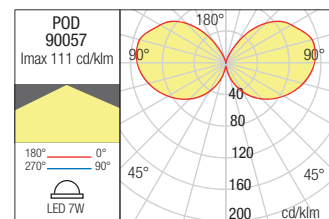

LED type	Input voltage	Power	Luminous Flux Source/system	CCT	CRI
PHILIPS SMD LED 2835, 16 pcs.	220-240V	7W	894/503 lm	● 3000K	80

Dimension

Photometry

BOLLARD • STÄLPIŞOR

Type Code Finishing

90057 ■ DG

LED type	Input voltage	Power	Luminous Flux Source/system	CCT	CRI
PHILIPS SMD LED 3014, 48 pcs.	220-240V	7W	947/498 lm	● 3000K	80

Dimension

Photometry

Pod

WARM WHITE

COOL WHITE

SMART MODELS FEATURES

TUYA APP

REDO APP