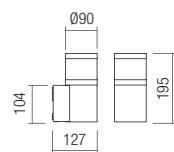

90053 ■ DG

LED type	Input voltage	Power	Luminous Flux Source/system	CCT	CRI
PHILIPS SMD LED 2835, 16 pcs.	220-240V	7W	894/503 lm	● 3000K	80

Dimension

Photometry

BOLLARD • STÄLPIŞOR

Type Code Finishing

90055 ■ DG