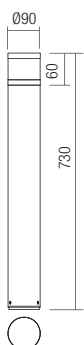

90053 ■ DG

LED type	Input voltage	Power	Luminous Flux Source/system	CCT	CRI
PHILIPS SMD LED 2835, 16 pcs.	220-240V	7W	894/503 lm	● 3000K	80

Dimension

Photometry

BOLLARD • STÄLPIŞOR

Type Code Finishing

90055 ■ DG

LED type	Input voltage	Power	Luminous Flux Source/system	CCT	CRI
PHILIPS SMD LED 2835, 16 pcs.	220-240V	7W	894/503 lm	● 3000K	80

Dimension

Photometry

BOLLARD • STÄLPIŞOR

Type Code Finishing

90057 ■ DG

LED type	Input voltage	Power	Luminous Flux Source/system	CCT	CRI
PHILIPS SMD LED 3014, 48 pcs.	220-240V	7W	947/498 lm	● 3000K	80

LED type	Input voltage	Power	Luminous Flux Source/system	CCT	CRI
PHILIPS SMD LED 2835, 18 pcs.	220-240V	10W	1115/653 lm	3000-6000K	80

Dimension

Photometry

BOLLARD • STĂLPIȘOR

Type Code Finishing

90056 ■ DG