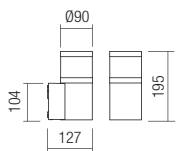

LED type	Input voltage	Power	Luminous Flux Source/system	CCT	CRI
PHILIPS SMD LED 2835, 18 pcs.	220-240V	10W	1115/653 lm	3000-6000K	80

Dimension

Photometry

BOLLARD • STĂLPIȘOR

Type Code Finishing

90056 ■ DG