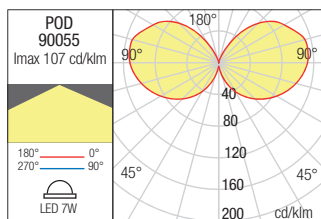

Photometry