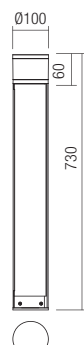

90053 ■ DG

LED type	Input voltage	Power	Luminous Flux Source/system	CCT	CRI
PHILIPS SMD LED 2835, 16 pcs.	220-240V	7W	894/503 lm	● 3000K	80

Dimension

Photometry

BOLLARD • STÄLPIŞOR

Type Code Finishing

90055 ■ DG

LED type	Input voltage	Power	Luminous Flux Source/system	CCT	CRI
PHILIPS SMD LED 2835, 16 pcs.	220-240V	7W	894/503 lm	● 3000K	80

Dimension

Photometry

BOLLARD • STÄLPIŞOR

Type Code Finishing

90057 ■ DG

LED type	Input voltage	Power	Luminous Flux Source/system	CCT	CRI
PHILIPS SMD LED 3014, 48 pcs.	220-240V	7W	947/498 lm	● 3000K	80

Dimension

Photometry

Pod

WARM WHITE

COOL WHITE

SMART MODELS FEATURES

TUYA APP

REDO APP

LED type	Input voltage	Power	Luminous Flux Source/system	CCT	CRI
PHILIPS SMD LED 2835, 18 pcs.	220-240V	10W	1115/653 lm	3000-6000K	80

Dimension

Photometry

BOLLARD • STĂLPIȘOR

Type Code Finishing

90056 ■ DG