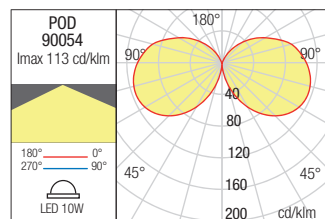

LED type	Input voltage	Power	Luminous Flux Source/system	CCT	CRI
PHILIPS SMD LED 2835, 18 pcs.	220-240V	10W	1115/653 lm	3000-6000K	80

Dimension

Photometry

BOLLARD • STĂLPIȘOR

Type Code Finishing

90056 ■ DG