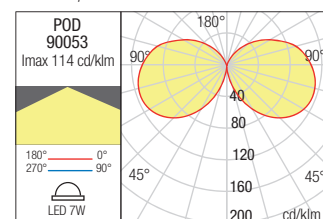

90053 ■ DG

LED type	Input voltage	Power	Luminous Flux Source/system	CCT	CRI
PHILIPS SMD LED 2835, 16 pcs.	220-240V	7W	894/503 lm	● 3000K	80

Dimension

Photometry

BOLLARD • STÄLPIŞOR

Type Code Finishing

90055 ■ DG