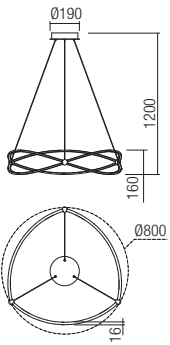

art. **01-2251 Satin Nickel**  
art. **01-2252 Sand Black**

Led type	SMD LED 2835 396 pcs x 0,11W
Power	43W
Input	220-240V, 50/60Hz
Color temperature	3000K
Lumen source	5100 lm
Lumen system	3397 lm
Optic	-
CRI	80
Dimmable (3 step)	☾

## Technical info

01-2251

art. 01-2253 Satin Nickel  
art. 01-2254 Sand Black

01-2254

Led type	SMD LED 2835 540 pcs x 0,10W
Power	54W
Input	220-240V, 50/60Hz
Color temperature	3000K
Lumen source	6264 lm
Lumen system	4212 lm
Optic	-
CRI	80
Dimmable (3 step)	☾