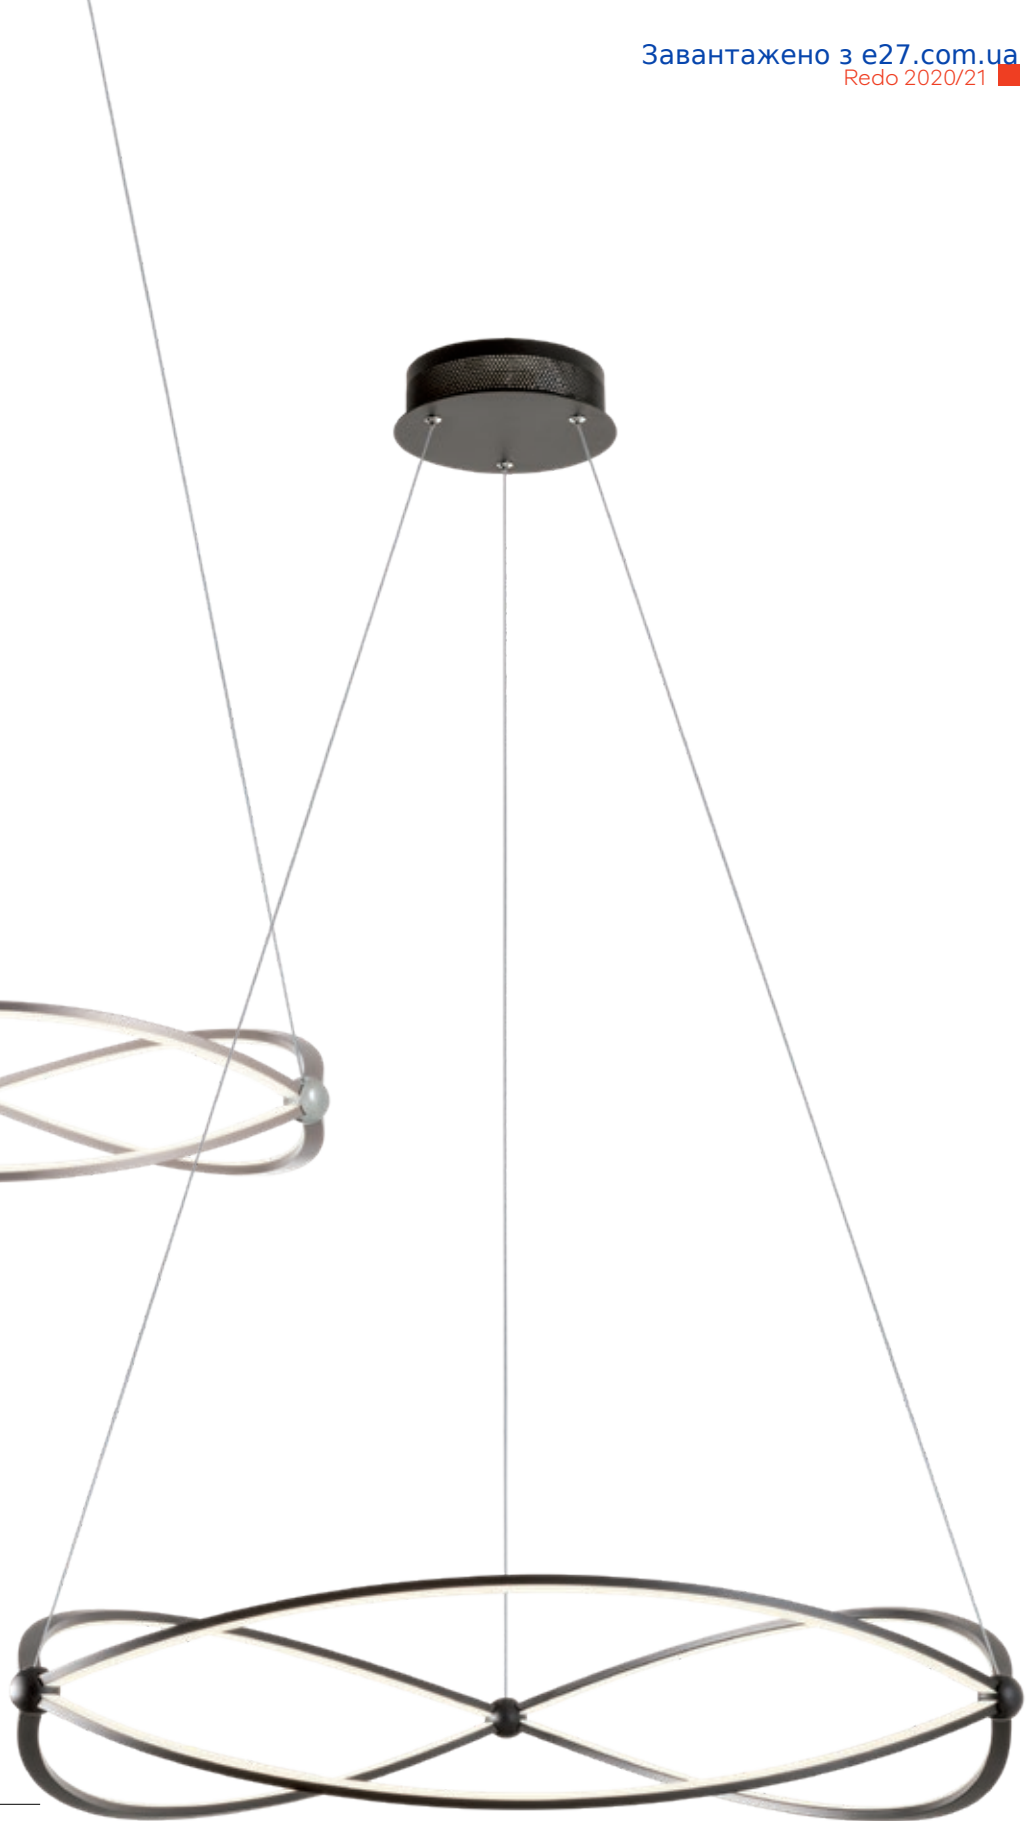

01-2254

Led type	SMD LED 2835 540 pcs x 0,10W
Power	54W
Input	220-240V, 50/60Hz
Color temperature	3000K
Lumen source	6264 lm
Lumen system	4212 lm
Optic	-
CRI	80
Dimmable (3 step)	☾

CE IP20