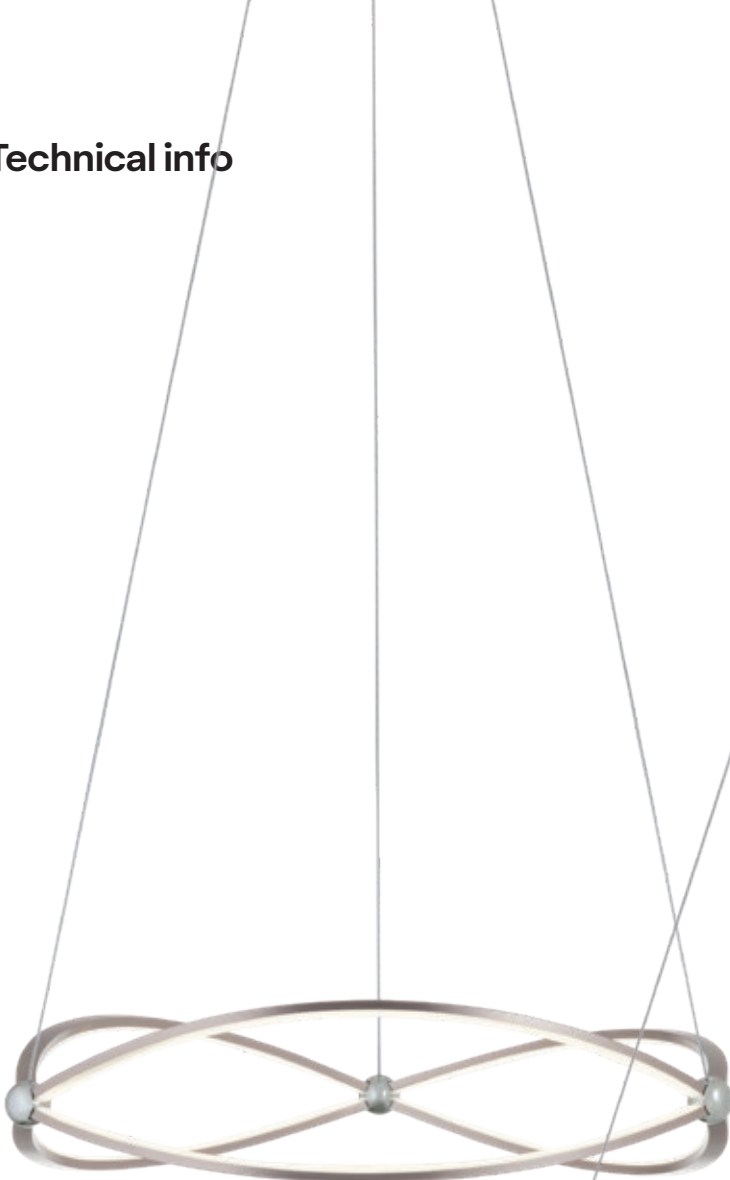

Technical info

01-2251

art. 01-2253 Satin Nickel
art. 01-2254 Sand Black