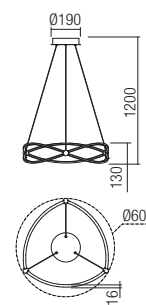

Led type	SMD LED 2835 396 pcs x 0,11W
Power	43W
Input	220-240V, 50/60Hz
Color temperature	3000K
Lumen source	5100 lm
Lumen system	3397 lm
Optic	-
CRI	80
Dimmable (3 step)	☾

CE IP20