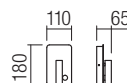

Led type	EDISON SMD LED 2835 30 pcs x 0,2W + CREE POWER LED 1 pcs x 3W
Power	6W + 1 x 3W
Input	220-240V, 50/60Hz
Color temperature	3000K
Lumen source	648 lm + 357 lm
Lumen system	415 lm + 173 lm
Optic	120° + 35°
CRI	85
USB charging port	
Not dimmable	

CE IP20