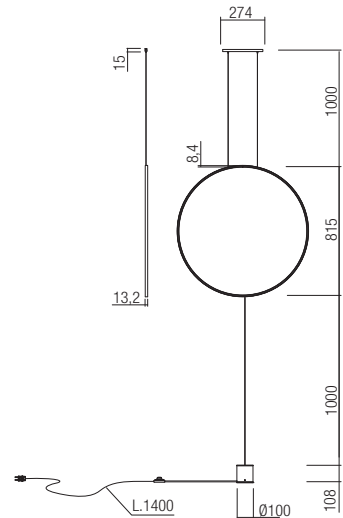

## Technical info

Led type	SMD LED 2835 228 pcs x 0,08W
Power	19W
Input	220-240V, 50/60Hz
Color temperature	3000K
Lumen source	2070 lm
Lumen system	1242 lm
Optic	-
CRI	80
Not dimmable	

CE IP20

Led type	SMD LED 2835 300 pcs x 0,09W
Power	28W
Input	220-240V, 50/60Hz
Color temperature	3000K
Lumen source	2898 lm
Lumen system	1735 lm
Optic	-
CRI	80
Not dimmable	