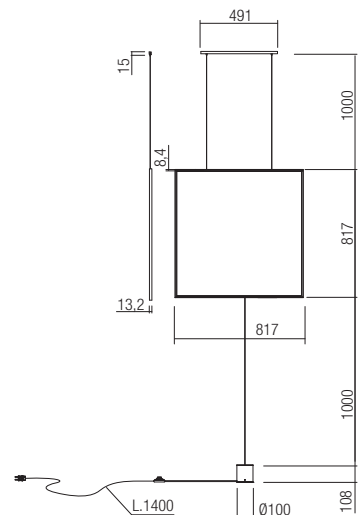

Led type	SMD LED 2835 168 pcs x 0,16W
Power	28W
Input	220-240V, 50/60Hz
Color temperature	3000K
Lumen source	2898 lm
Lumen system	1735 lm
Optic	-
CRI	80
Not dimmable	

CE IP20

Led type	SMD LED 2835 384 pcs x 0,09W
Power	37W
Input	220-240V, 50/60Hz
Color temperature	3000K
Lumen source	3726 lm
Lumen system	2235 lm
Optic	-
CRI	80
Not dimmable	

CE IP20