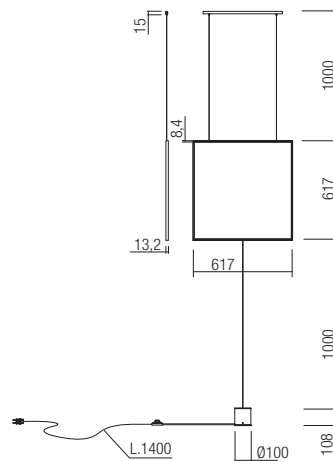

Led type	SMD LED 2835 168 pcs x 0,16W
Power	28W
Input	220-240V, 50/60Hz
Color temperature	3000K
Lumen source	2898 lm
Lumen system	1735 lm
Optic	-
CRI	80
Not dimmable	

CE IP20

Led type	SMD LED 2835 384 pcs x 0,09W
Power	37W
Input	220-240V, 50/60Hz
Color temperature	3000K
Lumen source	3726 lm
Lumen system	2235 lm
Optic	-
CRI	80
Not dimmable	

CE IP20