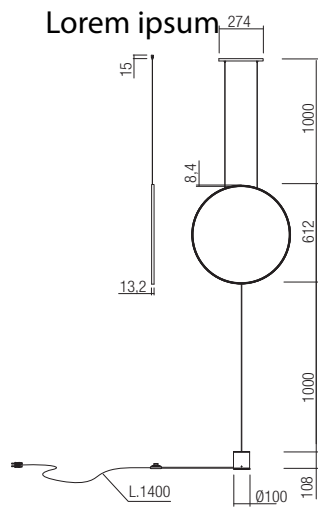

## Technical info

Led type	SMD LED 2835 228 pcs x 0,08W
Power	19W
Input	220-240V, 50/60Hz
Color temperature	3000K
Lumen source	2070 lm
Lumen system	1242 lm
Optic	-
CRI	80
Not dimmable	

CE IP20

Led type	SMD LED 2835 300 pcs x 0,09W
Power	28W
Input	220-240V, 50/60Hz
Color temperature	3000K
Lumen source	2898 lm
Lumen system	1735 lm
Optic	-
CRI	80
Not dimmable	