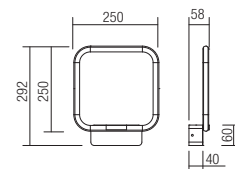

Led type	SMD LED 2835 120 pcs x 0,12W
Power	15W
Input	180-240V, 50/60Hz
Color temperature	3000K
Lumen source	1365 lm
Lumen system	970/875 lm (Sand White/Sand Black)
Optic	-
CRI	80
Dimmable (3 step)	☑

CE IP20