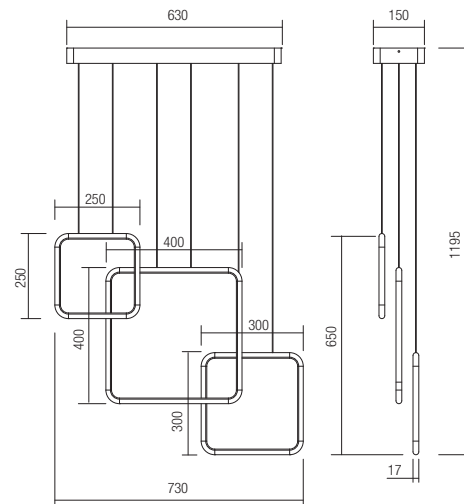

art. 01-2099 Sand White
art. 01-2100 Sand Black

Led type	SMD LED 2835 564 pcs x 0,15W
Power	86W
Input	180-240V, 50/60Hz
Color temperature	3000K
Lumen source	7912 lm
Lumen system	5594/5162 lm (Sand White/Sand Black)
Optic	-
CRI	80
Dimmable (3 step)	☑

CE IP20

Led type	SMD LED 2835 456 pcs x 0,14W
Power	66W
Input	180-240V, 50/60Hz
Color temperature	3000K
Lumen source	6072 lm
Lumen system	4292/3961 lm (Sand White/Sand Black)
Optic	-
CRI	80
Dimmable (3 step)	☑

CE IP20