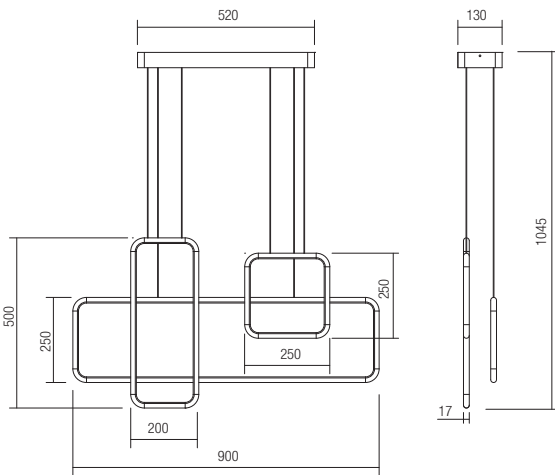

art. 01-2099 Sand White
art. 01-2100 Sand Black