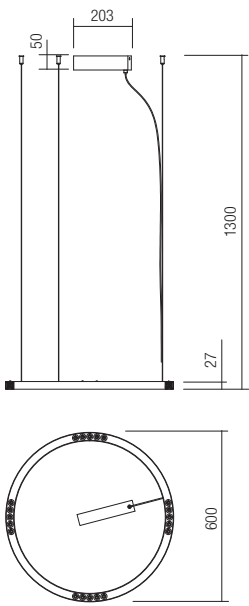

Technical info

art. 01-2202 Sand White
art. 01-2203 Mat Gold
art. 01-2204 Sand Black

Led type	SMD LED 3030 20 pcs x 1,7W
Power	34W
Input	220-240V, 50/60Hz
Color temperature	3000K
Lumen source	3510 lm
Lumen system	2632 lm
Optic	-
CRI	90
Not dimmable	☒