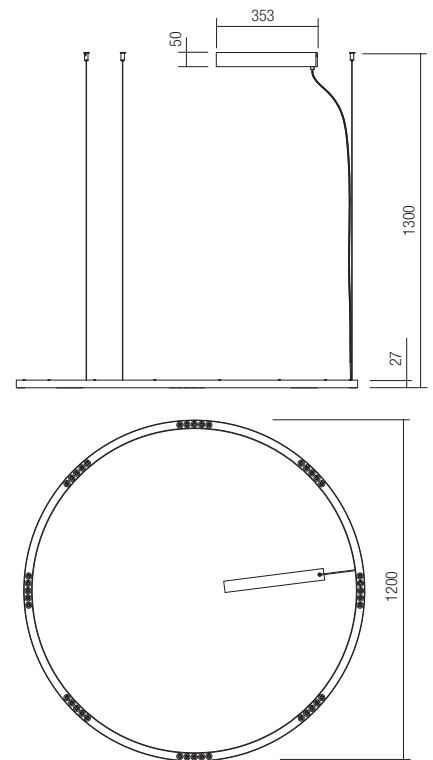

Led type	SMD LED 3030 30 pcs x 1,7W
Power	50W
Input	220-240V, 50/60Hz
Color temperature	3000K
Lumen source	5265 lm
Lumen system	3948 lm
Optic	-
CRI	90
Not dimmable	☒

CE IP20

art. 01-2208 Sand White
art. 01-2209 Mat Gold
art. 01-2210 Sand Black

Led type	SMD LED 3030 40 pcs x 1,7W
Power	68W
Input	220-240V, 50/60Hz
Color temperature	3000K
Lumen source	7020 lm
Lumen system	5265 lm
Optic	-
CRI	90
Not dimmable	☒

CE IP20