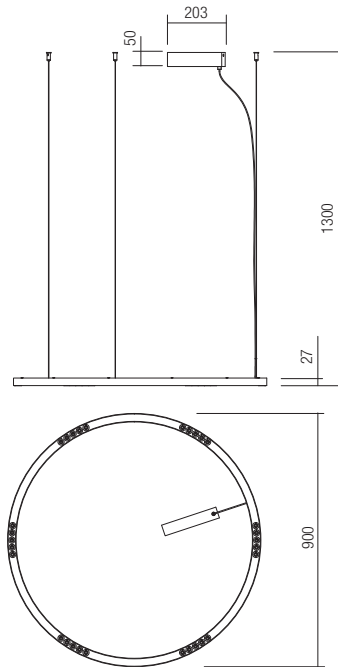

Led type	SMD LED 3030 20 pcs x 1,7W
Power	34W
Input	220-240V, 50/60Hz
Color temperature	3000K
Lumen source	3510 lm
Lumen system	2632 lm
Optic	-
CRI	90
Not dimmable	☒

CE IP20

art. 01-2205 Sand White
art. 01-2206 Mat Gold
art. 01-2207 Sand Black