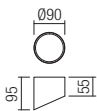

01-1629

Technical info

01-1625

art. 01-1625 Mat White
art. 01-1626 Mat Black

Led type	SMD LED 2835 30 pcs x 0,2W
Power	6W
Input	220V-240V, 50/60Hz
Color temperature	3000K
Lumen source	750 lm
Lumen system	432 lm
CRI	80
Not dimmable	☒