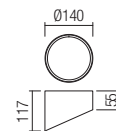

Led type	SMD LED 2835 90 pcs x 0,2W
Power	18W
Input	220V-240V, 50/60Hz
Color temperature	3000K
Lumen source	1980 lm
Lumen system	1278 lm
CRI	80
Not dimmable	☒

CE IP20