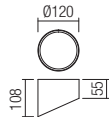

Led type	SMD LED 2835 60 pcs x 0,2W
Power	12W
Input	220V-240V, 50/60Hz
Color temperature	3000K
Lumen source	1500 lm
Lumen system	864 lm
CRI	80
Not dimmable	☒

CE IP20