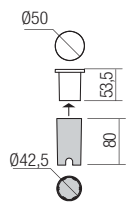

RECESSED WALL LAMP • APLICĂ ÎNCASTRATĂ

Type	Code	Finish
	90042	WH
	90043	BK

LED type	Input voltage	Power	Luminous Flux Source/system	CCT	CRI
SMD LED 2835, 12 pcs.	100-240V	2,3W	240/40 lm	● 3000K	80

Dimension

Photometry

RECESSED WALL LAMP • APLICĂ ÎNCASTRATĂ

Type	Code	Finish
	90044	OPAL

LED type	Input voltage	Power	Luminous Flux Source/system	CCT	CRI
SMD LED 2835, 12 pcs.	100-240V	2,3W	240/120 lm	● 3000K	80

Dimension

Dimension

Photometry