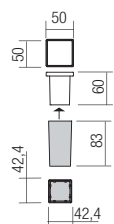

RECESSED WALL LAMP • APLICĂ ÎNCASTRATĂ

Type	Code	Finish
	90042	WH
	90043	BK

LED type	Input voltage	Power	Luminous Flux Source/system	CCT	CRI
SMD LED 2835, 12 pcs.	100-240V	2,3W	240/40 lm	● 3000K	80

Dimension

Photometry

RECESSED WALL LAMP • APLICĂ ÎNCASTRATĂ

Type	Code	Finish
	90044	OPAL

LED type	Input voltage	Power	Luminous Flux Source/system	CCT	CRI
SMD LED 2835, 12 pcs.	100-240V	2,3W	240/120 lm	● 3000K	80

Dimension

Photometry

341

RECESSED WALL LAMP • APLICĂ ÎNCASTRATĂ

Type	Code	Finish
	90040	WH
	90041	BK

LED type	Input voltage	Power	Luminous Flux Source/system	CCT	CRI
SMD LED 2835, 12 pcs.	100-240V	2,3W	240/40 lm	● 3000K	80

Dimension

Photometry