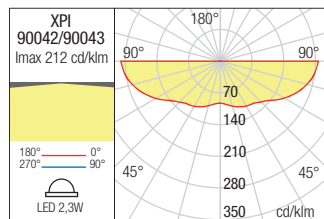

RECESSED WALL LAMP • APLICĂ ÎNCASTRATĂ

Type	Code	Finish
	90042	WH
	90043	BK

LED type	Input voltage	Power	Luminous Flux Source/system	CCT	CRI
SMD LED 2835, 12 pcs.	100-240V	2,3W	240/40 lm	● 3000K	80

Dimension

Photometry

RECESSED WALL LAMP • APLICĂ ÎNCASTRATĂ

Type	Code	Finish
	90044	OPAL

LED type	Input voltage	Power	Luminous Flux Source/system	CCT	CRI
SMD LED 2835, 12 pcs.	100-240V	2,3W	240/120 lm	● 3000K	80

Dimension