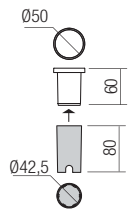

RECESSED WALL LAMP • APLICĂ ÎNCASTRATĂ

Type	Code	Finish
	90042	WH
	90043	BK

LED type	Input voltage	Power	Luminous Flux Source/system	CCT	CRI
SMD LED 2835, 12 pcs.	100-240V	2,3W	240/40 lm	● 3000K	80

Dimension

Photometry

RECESSED WALL LAMP • APLICĂ ÎNCASTRATĂ

Type	Code	Finish
	90044	OPAL

LED type	Input voltage	Power	Luminous Flux Source/system	CCT	CRI
SMD LED 2835, 12 pcs.	100-240V	2,3W	240/120 lm	● 3000K	80

Dimension

Dimension

Photometry