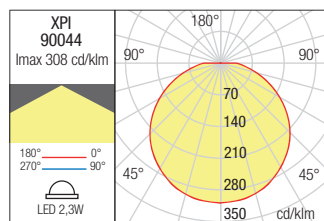

RECESSED WALL LAMP • APLICĂ ÎNCASTRATĂ

Type	Code	Finish
	90044	OPAL

LED type	Input voltage	Power	Luminous Flux Source/system	CCT	CRI
SMD LED 2835, 12 pcs.	100-240V	2,3W	240/120 lm	● 3000K	80

Dimension

Photometry