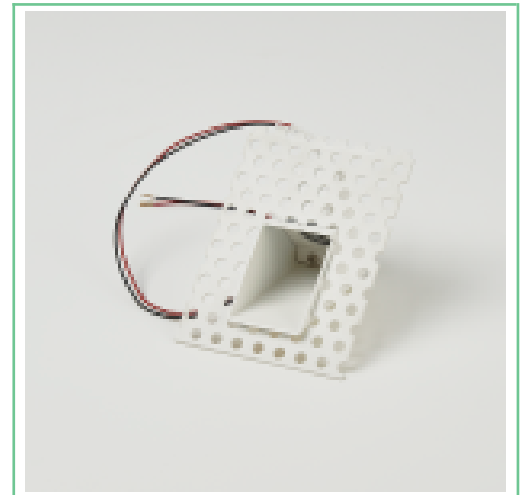

### name

Blanche LED Trimless, 350mA LED 2700K

### description

Blanche 2700k

### item

<b>finish</b>	Matt White	<b>bathroom zones</b>	N/A
<b>main material</b>	Steel	<b>tilt angle</b>	N/A
<b>overall dimensions</b>	h.110 x w.80 x p.50mm	<b>adjustable</b>	N/A
<b>application</b>	Recessed Wall	<b>warranty</b>	5 years
<b>cut out</b>	w.40 x h.80mm	<b>avg hours of operation</b>	30000
<b>recess depth</b>	60	<b>weight rating</b>	N/A
<b>fire rated</b>	No	<b>nett weight</b>	0.16
<b>ip rating</b>	IP20		

### additional information

Plaster skim after installation  
 Aperture size - h.50 x w.36mm  
 Replaceable LED module MOD1W2700