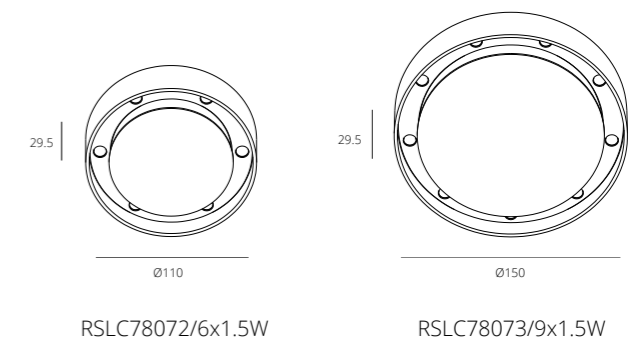

SURFACE-MOUNTED SPOTLIGHT