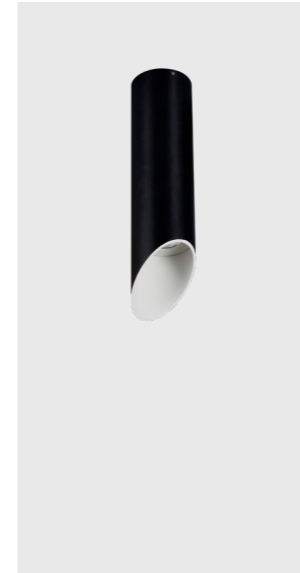

SINFONIA series

RSLC78008/7W-25CM

RSLC78008/7W-50CM

RSLC78008/7W-75CM

SURFACE-MOUNTED SPOTLIGHT

	CCT	CRI	P	Flux	Material	Size	Weight (kg)	
RSLC78008/7W-25CM	3000K	Ra ≥ 93	7w	523 Lm	AL	D 60 H 250	0,57	
RSLC78008/7W-50CM	4000K 5000K	Ra ≥ 93	7w	523 Lm	AL	D 60 H 500	1,00	
RSLC78008/7W-75CM		Ra ≥ 93	7w	523 Lm	AL	D 60 H 750	1,42	

| 220V~50Hz | | | | |

Material color SB SW GD SB GD

Warranty Period (years): 3 years
 Life hours (LH): 30. 000
 Power Factor (PF): ≥0.9
 Risk Group (RG): 0

RSLC78008/7W-25CM

RSLC78008/7W-50CM

RSLC78008/7W-75CM