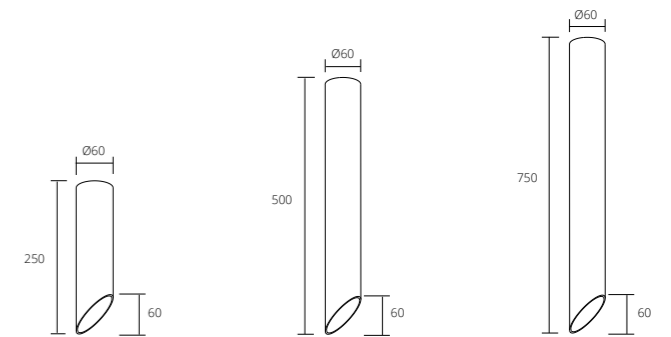

SINFONIA series

RSLC78008/7W-25CM

RSLC78008/7W-50CM

RSLC78008/7W-75CM

SURFACE-MOUNTED SPOTLIGHT

	CCT	CRI	P	Flux	Material	Size	Weight (kg)	
RSLC78008/7W-25CM	3000K	Ra ≥ 93	7w	523 Lm	AL	D 60 H 250	0,57	
RSLC78008/7W-50CM	4000K 5000K	Ra ≥ 93	7w	523 Lm	AL	D 60 H 500	1,00	
RSLC78008/7W-75CM		Ra ≥ 93	7w	523 Lm	AL	D 60 H 750	1,42	

| 220V~50Hz | | | | |

Material color SB SW GD SB GD

Warranty Period (years): 3 years
 Life hours (LH): 30. 000
 Power Factor (PF): ≥0.9
 Risk Group (RG): 0

RSLC78008/7W-25CM

RSLC78008/7W-50CM

RSLC78008/7W-75CM