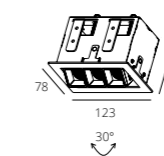

Warranty Period (years): 3 years

Life hours (LH): 30. 000

Power Factor (PF):

RSL74113/3x2w ≥0.5

RSL74109/6x2w ≥0.5

RSL74108/12x2w ≥0.9

Risk Group (RG): 0

RSL74113/3x2W