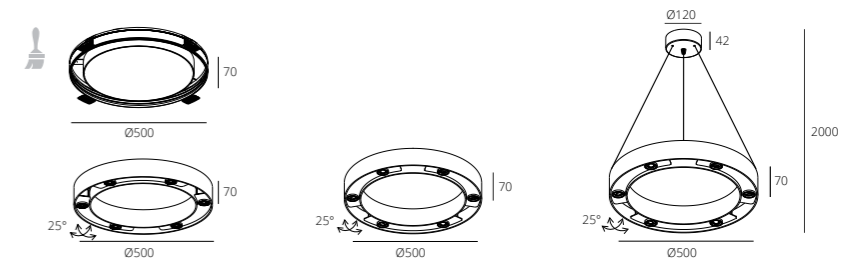

RSLC74110/6x3W

RHL74110/6x3W

Material color **SB**

Warranty Period (years): 3 years
Life hours (LH): 30. 000
Power Factor (PF): ≥0.9
Risk Group (RG): 0

RSL74110/6x3W