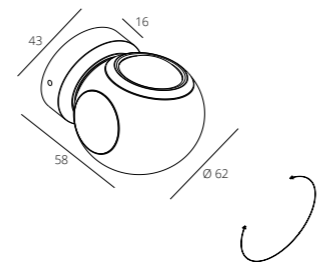

RUTH series

	CCT	CRI	P	Material	Size	Weight (kg)
<b>RWLB088/1W</b>	3000K 4000K 6000K	Ra ≥ 80	1w	AL	D 62   H 58   W 43	0,24

Material color **MB** **MW** **B**

Warranty Period (years): 3 years  
 Life hours (LH): 30. 000  
 Power Factor (PF): ≥0.9  
 Risk Group (RG): 0