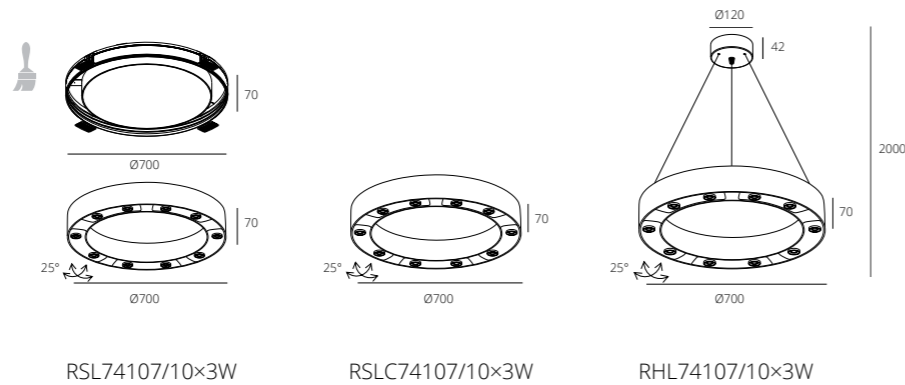

CIRCLE series

RSL74107/10x3W

RSLC74107/10x3W

RHL74107/10x3W

	CCT	CRI	P	Flux	Material	Size	Weight (kg)
<b>RSL74107/10x3W</b>		Ra ≥ 80	10x3w	1409 Lm	AL	D 700   H 70	13,00
<b>RSLC74107/10x3W</b>	3000K 4000K 6000K	Ra ≥ 80	10x3w	1409 Lm	AL	D 700   H 70	8,00
<b>RHL74107/10x3W</b>		Ra ≥ 80	10x3w	1409 Lm	AL	D 700   H <sub>1</sub> 70   H 2000	9,00

Material color **SB**

Warranty Period (years): 3 years  
 Life hours (LH): 30.000  
 Power Factor (PF): ≥0.9  
 Risk Group (RG): 0

Hanging light

Surface-mounted spotlight

Recessed spotlight