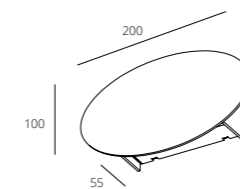

CCT	CRI	P	Material	Size	Weight (kg)
RWLB111/6W	3000K 4000K 5000K	Ra ≥ 80	6w	AL	L 200 | W 55 | H 100	0,58

Material color SB GD SW

Warranty Period (years): 3 years
Life hours (LH): 30.000
Power Factor (PF): ≥0.9
Risk Group (RG): 0

Хочете візуально розширити простір? Унікальна лінійка освітлювальних приладів OJA - те, що вам потрібно. Такий ефект досягається за рахунок світлового потоку, який направляє світлові промені вгору та вниз від корпусу виробу. Тепле біле світло рівномірно розподіляється по поверхні стіни. Світильники OJA оснащені яскравим високотехнологічним світлодіодом.

RWLB111/6W