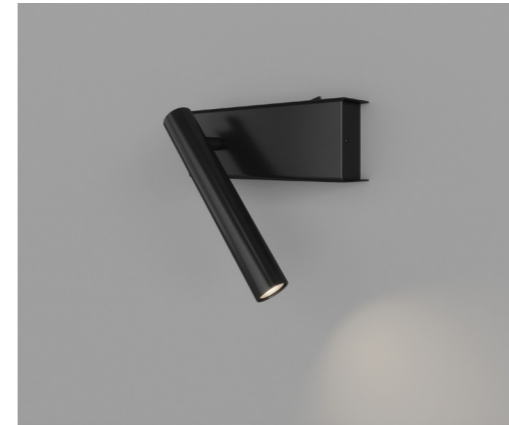

EMMA series

RWLB087/3W

RWLB087/3W

	CCT	CRI	P	Material	Size	Weight (kg)
RWLB087/3W	3000K 4000K 6000K	Ra ≥ 80	3w	AL	D 25 L ₁ 150 W 38 L 150 H 54	0,55

Material color **MB** **MW** | | | | | | **RoHS**

Warranty Period (years): 3 years
Life hours (LH): 30. 000
Power Factor (PF): ≥0.4
Risk Group (RG): 0

RWLB087/3W