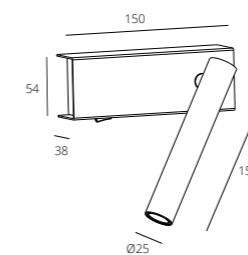

EMMA series

RWLB087/3W

RWLB087/3W

	CCT	CRI	P	Material	Size	Weight (kg)
RWLB087/3W	3000K 4000K 6000K	Ra ≥ 80	3w	AL	D 25 L ₁ 150 W 38 L 150 H 54	0,55

Material color **MB** **MW** | | | | | | **RoHS**

Warranty Period (years): 3 years
Life hours (LH): 30. 000
Power Factor (PF): ≥0.4
Risk Group (RG): 0