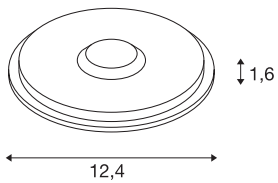

BIG PLOT LED module

aluminium, 3000K

Warm-white BIG PLOT LED module for effect lighting or orientation lighting outdoors. In combination with the wide range of covers that is available, an unusual lighting effect can be created. Available in aluminium and stainless steel 316L, the modules can be connected directly to a 230V mains voltage supply.

TECHNICAL DATA

| | |
|-------------------------------------|------------------------|
| Item no.: | 1001256 |
| Lamps included | 0 |
| Number of different light outlets | 1 |
| Primary nominal voltage | 220-240V ~50/60Hz mA/V |
| Secondary power / secondary voltage | 16 mA/V |
| Nominal voltage | 220-240V ~50/60Hz V |
| Height | 1.6 cm |
| Diameter | 12.4 cm |
| Net weight | 0.325 kg |
| Gross weight | 0.454 kg |
| IP Code | IP 67 |
| Safety class | I |
| Impact resistance class | IK06 |
| Impact resistance | 1 Joule |
| Assembly | Surface |
| Assembly details | Ground |
| Energy efficiency index | A++ |
| Wattage | 5.5 W |
| Lumen | 460 lm |
| Colour temperature | 3000 Kelvin |
| Beam angle | 180 ° |
| CRI | >80 |