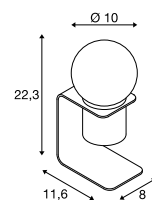

Battery operated
Total consumption: 1.6W
Material: Aluminium / Plastic
Dimmable: Switch

0.524

50000

Dimensioned drawing

Note

Power supply excl. USB charger 5V DC/1-2A required.

Variant	Item no.
90lm 2700K CRI>80 white / aluminium	1002582
90lm 2700K CRI>80 black / brass	1002583