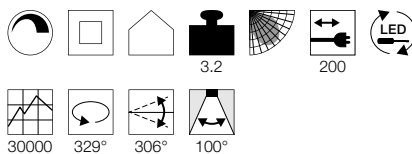

MECANICA PLUS
TL

A-A++ Range A++-E
LED INSIDE
NEW VARIANT

- Dimming function and colour tuning

Product details

100-240V ~50/60Hz | 12V DC
Total consumption: 7W
Material: Aluminium
Dimmable: Switch

Dimensioned drawing

Note

Power supply

Variant	Item no.
450lm 2700-6500K CRI>80 ■ black	1002404

MECANICA PLUS
FL

A-A++ Range A++-E
LED INSIDE
NEW VARIANT

- Dimming function and colour tuning

Product details

100-240V ~50/60Hz | 12V DC
Total consumption: 7W
Material: Aluminium
Dimmable: Switch