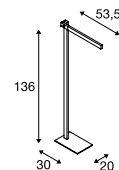

Dimensioned drawing

Note

Power supply

Variant	Item no.
450lm 2700-6500K CRI>80 ■ black	1002405