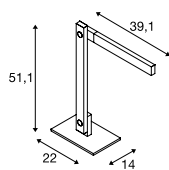

MECANICA PLUS
TL

A-A++ Range A++-E
LED INSIDE
NEW VARIANT

- Dimming function and colour tuning

Product details

100-240V ~50/60Hz | 12V DC
Total consumption: 7W
Material: Aluminium
Dimmable: Switch

Dimensioned drawing