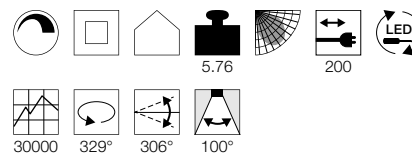

Note

Power supply

Variant	Item no.
450lm 2700-6500K CRI>80 ■ black	1002404

MECANICA PLUS
FL

A-A++ Range A++-E
LED INSIDE
NEW VARIANT

- Dimming function and colour tuning

Product details

100-240V ~50/60Hz | 12V DC
Total consumption: 7W
Material: Aluminium
Dimmable: Switch