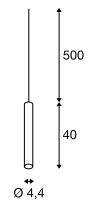

1002558 39

FITU  
PD, E27E-A++ Range  
A++-E

- 5 m long cable
- Can be combined with Fitu ceiling plates and accessories

## Product details

220-240V ~50/60Hz  
Material: Aluminium

0.64 500

## Dimensioned drawing

## Lamp details

max. 60W

Variant	Item no.
E27	
■ black	1002558
E27	
□ white	1002562
E27	
■ brushed aluminium	1002563
E27	
■ gold	1002564