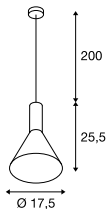

PHELIA
PD, E27

893

A-A++ Range
A++-E

1002948 56

1002951 57

- Individual lamp head design
- Can be combined into a "lighting group" by means of individual configuration

Product details

220-240V ~50/60Hz
Material: Aluminium

Dimensioned drawing

Note

Textile cable

Recommended lamp

LED E27 14.5W 200°
2700K 1521lm EEL=A+
15kWh/1000h
Item no. 1002126

LED E27 9,1W 240°
2700K 760lm EEL=A+
10kWh/1000h
Item no. 560402

Lamp details

max. 23W