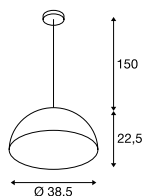

FORCHINI 40
PD, E27

E-A++ Range A++-E

- Every luminaire interior pattern is unique
- Textile cable in housing colour

Product details

230V ~50Hz
Material: GRP

1.4 150

Dimensioned drawing

Recommended lamp

LED E27 7W 330°
2700K 806lm EEL=A+
8kWh/1000h
Item no. 1001035

Lamp details

max. 40W
L: 14 cm max.

Variant	Item no.
E27	
■ black / grey	155500
E27	
■ black / gold	155510
E27	
■ white/gold	155511

FORCHINI 50
PD, E27

E-A++ Range A++-E

- Every luminaire interior pattern is unique
- Textile cable in housing colour

Product details

230V ~50Hz
Material: GRP

2.6 150

Dimensioned drawing

Recommended lamp

LED E27 7W 330°
2700K 806lm EEL=A+
8kWh/1000h
Item no. 1001035