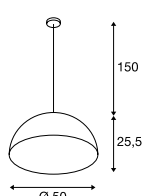

E-A++ Range A++-E

- Every luminaire interior pattern is unique
- Textile cable in housing colour

Product details

230V ~50Hz
Material: GRP

2.6 150

Dimensioned drawing

Recommended lamp

LED E27 7W 330°
2700K 806lm EEL=A+
8kWh/1000h
Item no. 1001035