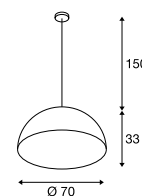

Dimensioned drawing

Recommended lamp

LED E27 8W 180°
2000-2900K 400lm EEL=A
8kWh/1000h
Item no. 1001035

LED E27 8W
2000-2900K 500lm EEL=A
8kWh/1000h
Item no. 1001038

Lamp details

max. 40W
L: 20 cm max.

Variant	Item no.
E27	
■ black / gold	1001701