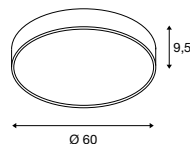

Product details

220-240V ~50/60Hz | 1050mA
Total consumption: 40W
Material: Aluminium / Polycarbonate (PC)
Dimmable: Triac C

Dimensioned drawing

Note

Suspension set excl.

Recommended accessories

- Suspension set 1.5m
Item no. 135250
- Suspension set 1.5m
Item no. 135251
- Suspension set 1.5m
Item no. 135254
- Suspension set 5m
Item no. 1001950
- Suspension set 5m
Item no. 1001951
- Suspension set 5m
Item no. 1001952