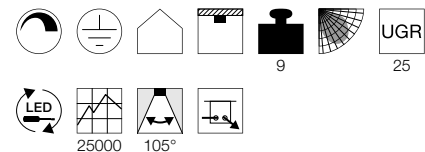

Dimensioned drawing