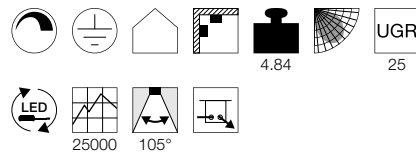

Dimensioned drawing