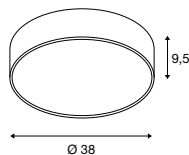

Product details

220-240V ~50/60Hz | 700mA
Total consumption: 30W
Material: Aluminium / Polycarbonate (PC)
Dimmable: Triac C

Dimensioned drawing

Note

Suspension set excl.

Recommended accessories

- Suspension set 1.5m
Item no. 135250
- Suspension set 1.5m
Item no. 135251
- Suspension set 1.5m
Item no. 135254
- Suspension set 5m
Item no. 1001950
- Suspension set 5m
Item no. 1001951
- Suspension set 5m
Item no. 1001952

Product details

220-240V ~50/60Hz | 1050mA
Total consumption: 78W
Material: Aluminium / Polycarbonate (PC)
Dimmable: Triac C

Dimensioned drawing

Note

Suspension set excl.

Recommended accessories

- Suspension set 1.5m
Item no. 135250
- Suspension set 1.5m
Item no. 135251
- Suspension set 1.5m
Item no. 135254
- Suspension set 5m
Item no. 1001950
- Suspension set 5m
Item no. 1001951
- Suspension set 5m
Item no. 1001952