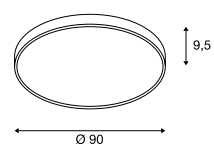

Product details

220-240V ~50/60Hz | 1050mA
Total consumption: 78W
Material: Aluminium / Polycarbonate (PC)
Dimmable: Triac C

Dimensioned drawing

Note

Suspension set excl.

Recommended accessories

- Suspension set 1.5m
Item no. 135250
- Suspension set 1.5m
Item no. 135251
- Suspension set 1.5m
Item no. 135254
- Suspension set 5m
Item no. 1001950
- Suspension set 5m
Item no. 1001951
- Suspension set 5m
Item no. 1001952