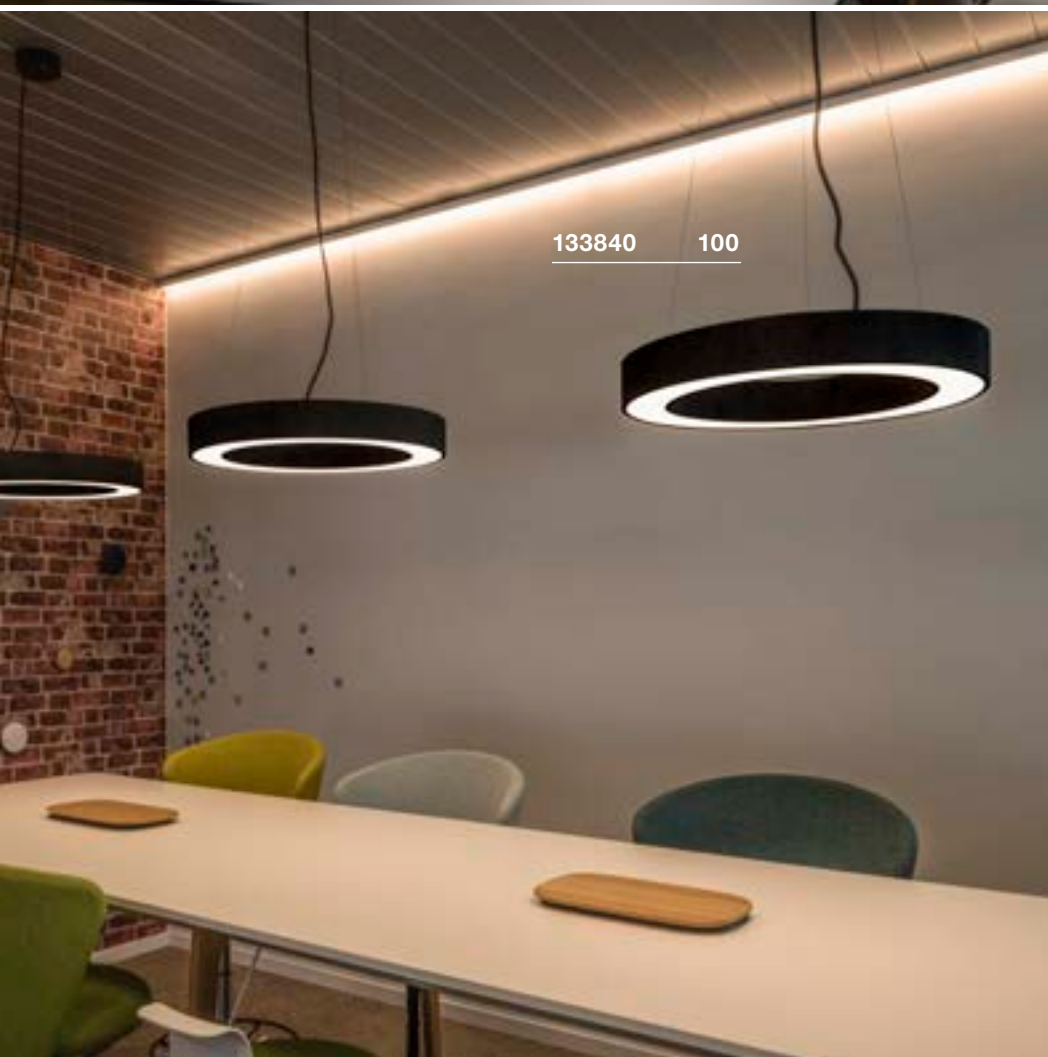

1002890 101

133840 100

MEDO RING 60
 PD, DALI

891

A-A++ Range A++-E

LED INSIDE

NEW VARIANT

- Height adjustable

Product details

220-240V ~50/60Hz | 700mA
 Total consumption: 34W
 Material: Aluminium / Polymethylacrylate (PMMA)
 Dimmable: Dali

UGR 22
 4.1
 150
 LED
 20000
 105°

Dimensioned drawing

Variant	Item no.
2000lm 3000K CRI>80	
■ black	1002890
2095lm 3000K CRI>80	
□ white	1002891