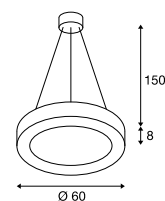

1002890 101

133840 100

MEDO RING 60
 PD, DALI

891

A-A++ Range A++-E

LED INSIDE

NEW VARIANT

- Height adjustable

Product details

220-240V ~50/60Hz | 700mA
 Total consumption: 34W
 Material: Aluminium / Polymethylacrylate (PMMA)
 Dimmable: Dali

UGR 22
 4.1
 150
 LED
 20000
 105°

Dimensioned drawing

Variant	Item no.
2000lm 3000K CRI>80	
■ black	1002890
2095lm 3000K CRI>80	
□ white	1002891