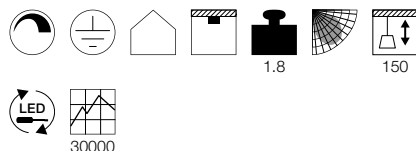

ONE TRIPLE
 PD, DALI

A-A++ Range A++-E

LED INSIDE

NEW

- Height adjustable
- Switchable light colour

Product details

220-240V 0/~50/60Hz | 1700mA
 Total consumption: 65W
 Material: Aluminium / Steel
 Dimmable: Dali
 Product dimensions: Ø: 80 cm L: 150 cm

ONE 60
 PD, DALI

A-A++ Range A++-E

LED INSIDE

NEW

- Height adjustable
- Switchable light colour

Product details

220-240V ~50/60Hz | 600mA
 Total consumption: 25W
 Material: Aluminium / Steel
 Dimmable: Dali
 Product dimensions: Ø: 60 cm L: 150 cm

ONE 80
 PD, DALI

A-A++ Range A++-E

LED INSIDE

NEW

- Height adjustable
- Switchable light colour

Product details

220-240V ~50/60Hz | 800mA
 Total consumption: 35W
 Material: Aluminium / Steel
 Dimmable: Dali
 Product dimensions: Ø: 80 cm L: 150 cm