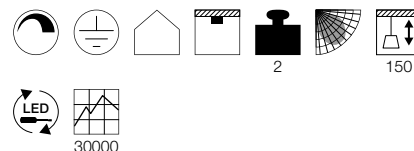

ONE TRIPLE
 PD, DALI

A-A++ Range A++-E

LED INSIDE

NEW

- Height adjustable
- Switchable light colour

Product details

220-240V 0/~50/60Hz | 1700mA
 Total consumption: 65W
 Material: Aluminium / Steel
 Dimmable: Dali
 Product dimensions: Ø: 80 cm L: 150 cm

ONE 60
 PD, DALI

A-A++ Range A++-E

LED INSIDE

NEW

- Height adjustable
- Switchable light colour

Product details

220-240V ~50/60Hz | 600mA
 Total consumption: 25W
 Material: Aluminium / Steel
 Dimmable: Dali
 Product dimensions: Ø: 60 cm L: 150 cm

ONE 80
 PD, DALI

A-A++ Range A++-E

LED INSIDE

NEW

- Height adjustable
- Switchable light colour

Product details

220-240V ~50/60Hz | 800mA
 Total consumption: 35W
 Material: Aluminium / Steel
 Dimmable: Dali
 Product dimensions: Ø: 80 cm L: 150 cm