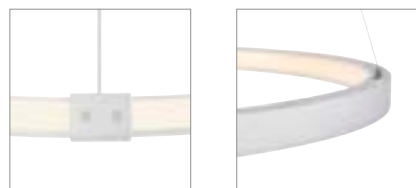

ONE TRIPLE
 PD, DALI

A-A++ Range A++-E

LED INSIDE

NEW

- Height adjustable
- Switchable light colour

Product details

220-240V 0/~50/60Hz | 1700mA
 Total consumption: 65W
 Material: Aluminium / Steel
 Dimmable: Dali
 Product dimensions: Ø: 80 cm L: 150 cm

ONE 60
 PD, DALI

A-A++ Range A++-E

LED INSIDE

NEW

- Height adjustable
- Switchable light colour

Product details

220-240V ~50/60Hz | 600mA
 Total consumption: 25W
 Material: Aluminium / Steel
 Dimmable: Dali
 Product dimensions: Ø: 60 cm L: 150 cm

ONE 80
 PD, DALI

A-A++ Range A++-E

LED INSIDE

NEW

- Height adjustable
- Switchable light colour

Product details

220-240V ~50/60Hz | 800mA
 Total consumption: 35W
 Material: Aluminium / Steel
 Dimmable: Dali
 Product dimensions: Ø: 80 cm L: 150 cm