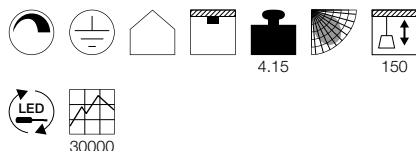

ONE TRIPLE
 PD, DALI

A-A++ Range A++-E

LED INSIDE

NEW

- Height adjustable
- Switchable light colour

Product details

220-240V 0/~50/60Hz | 1700mA
 Total consumption: 65W
 Material: Aluminium / Steel
 Dimmable: Dali
 Product dimensions: Ø: 80 cm L: 150 cm

ONE 60
 PD, DALI

A-A++ Range A++-E

LED INSIDE

NEW

- Height adjustable
- Switchable light colour

Product details

220-240V ~50/60Hz | 600mA
 Total consumption: 25W
 Material: Aluminium / Steel
 Dimmable: Dali
 Product dimensions: Ø: 60 cm L: 150 cm

ONE 80
 PD, DALI

A-A++ Range A++-E

LED INSIDE

NEW

- Height adjustable
- Switchable light colour

Product details

220-240V ~50/60Hz | 800mA
 Total consumption: 35W
 Material: Aluminium / Steel
 Dimmable: Dali
 Product dimensions: Ø: 80 cm L: 150 cm