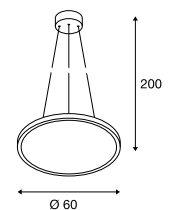

1003047 105

**PANEL 60**  
 PD, round, DALI

A-A++ Range A++-E

LED INSIDE

NEW VARIANT

- Height adjustable

**Product details**

100-277V ~50/60Hz | 1000mA

Total consumption: 42W

Material: Aluminium / Polymethylacrylate (PMMA)

Dimmable: Dali

**Dimensioned drawing**

Variant	Item no.
3150lm   3000K   CRI>80 white	1003044
3350lm   4000K   CRI>80 white	1003045
3150lm   3000K   CRI>80 grey	1003046
3350lm   4000K   CRI>80 grey	1003047