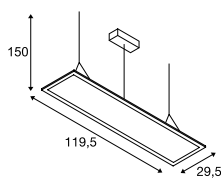

I-PENDANT PRO
 PD, 1195x295mm, 1-10V

- Height adjustable

Product details

100-240V ~50/60Hz | 1000mA
 Total consumption: 42W
 Material: Aluminium / Acrylic
 Dimmable: 1-10V

Dimensioned drawing

Recommended accessories