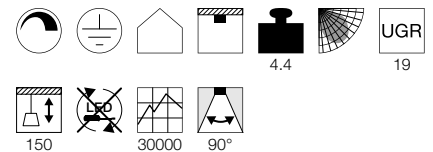

I-PENDANT PRO
PD, 1195x295mm, 1-10V

- Height adjustable

Product details

100-240V ~50/60Hz | 1000mA
Total consumption: 42W
Material: Aluminium / Acrylic
Dimmable: 1-10V

Dimensioned drawing

Recommended accessories

☐ 1-10V dimming
Item no. 470505

Variant	Item no.
3100lm | 3000K | CRI>80 ☐ matt white	158723
3550lm | 4000K | CRI>80 ☐ matt white	158724
3100lm | 3000K | CRI>80 ☒ grey	158733
3550lm | 4000K | CRI>80 ☒ grey	158734

I-PENDANT PRO
PD, 1195x295mm,
UGR<19, 1-10V

- Height adjustable
- Reduced glare due to UGR <19
- Workstation-compatible

Product details

100-240V ~50/60Hz | 1000mA
Total consumption: 42W
Material: Aluminium / Polymethylacrylate (PMMA)
Dimmable: 1-10V

Dimensioned drawing

Recommended accessories

☐ 1-10V dimming
Item no. 470505

Variant	Item no.
3750lm | 3000K | CRI>80 ☐ white	1001447
3800lm | 4000K | CRI>80 ☐ white	1001448
3750lm | 3000K | CRI>80 ☒ grey	1001647
3800lm | 4000K | CRI>80 ☒ grey	1001648

I-PENDANT PRO
PD, 1195x295mm, DALI

- Height adjustable
- Suitable for screen workplaces in accordance with EN 12464-1
- UGR<19

Product details

100-277V ~50/60Hz | 1000mA
Total consumption: 42W
Material: Aluminium / Polymethylacrylate (PMMA)
Dimmable: Dali

Dimensioned drawing

Variant	Item no.
3750lm | 3000K | CRI>80 ☐ white	1003048
3800lm | 4000K | CRI>80 ☐ white	1003049
3750lm | 3000K | CRI>80 ☒ grey	1003050
3800lm | 4000K | CRI>80 ☒ grey	1003051