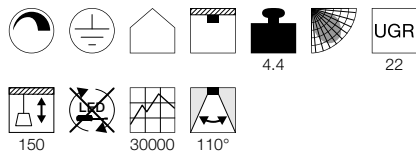

I-PENDANT PRO
 PD, 1195x295mm, 1-10V

- Height adjustable

Product details

100-240V ~50/60Hz | 1000mA
 Total consumption: 42W
 Material: Aluminium / Acrylic
 Dimmable: 1-10V

Dimensioned drawing

Recommended accessories