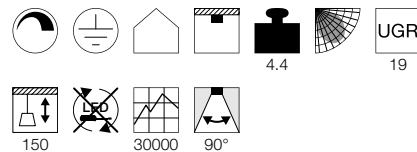

I-PENDANT PRO
PD, 1195x295mm, 1-10V

- Height adjustable

Product details

100-240V ~50/60Hz | 1000mA
Total consumption: 42W
Material: Aluminium / Acrylic
Dimmable: 1-10V

Dimensioned drawing

Recommended accessories

☐ 1-10V dimming
Item no. 470505

Variant	Item no.
3100lm | 3000K | CRI>80 ☐ matt white	158723
3550lm | 4000K | CRI>80 ☐ matt white	158724
3100lm | 3000K | CRI>80 ☒ grey	158733
3550lm | 4000K | CRI>80 ☒ grey	158734

I-PENDANT PRO
PD, 1195x295mm,
UGR<19, 1-10V

- Height adjustable
- Reduced glare due to UGR <19
- Workstation-compatible

Product details

100-240V ~50/60Hz | 1000mA
Total consumption: 42W
Material: Aluminium / Polymethylacrylate (PMMA)
Dimmable: 1-10V

Dimensioned drawing

Recommended accessories

☐ 1-10V dimming
Item no. 470505

Variant	Item no.
3750lm | 3000K | CRI>80 ☐ white	1001447
3800lm | 4000K | CRI>80 ☐ white	1001448
3750lm | 3000K | CRI>80 ☒ grey	1001647
3800lm | 4000K | CRI>80 ☒ grey	1001648

I-PENDANT PRO
PD, 1195x295mm, DALI

- Height adjustable
- Suitable for screen workplaces in accordance with EN 12464-1
- UGR<19

Product details

100-277V ~50/60Hz | 1000mA
Total consumption: 42W
Material: Aluminium / Polymethylacrylate (PMMA)
Dimmable: Dali

Dimensioned drawing

Variant	Item no.
3750lm | 3000K | CRI>80 ☐ white	1003048
3800lm | 4000K | CRI>80 ☐ white	1003049
3750lm | 3000K | CRI>80 ☒ grey	1003050
3800lm | 4000K | CRI>80 ☒ grey	1003051