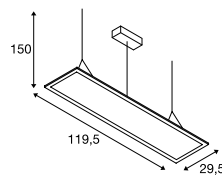

Dimensioned drawing

Recommended accessories

☐ 1-10V dimming
Item no. 470505

Variant	Item no.
3750lm | 3000K | CRI>80 ☐ white	1001447
3800lm | 4000K | CRI>80 ☐ white	1001448
3750lm | 3000K | CRI>80 ☒ grey	1001647
3800lm | 4000K | CRI>80 ☒ grey	1001648