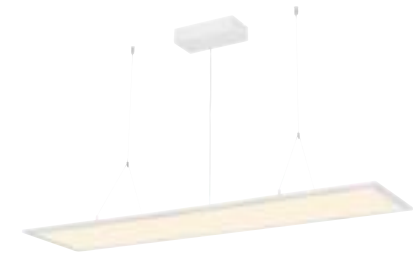

I-PENDANT PRO
 PD, 1195x295mm, 1-10V

- Height adjustable

Product details

100-240V ~50/60Hz | 1000mA
 Total consumption: 42W
 Material: Aluminium / Acrylic
 Dimmable: 1-10V

Dimensioned drawing

Recommended accessories

I-PENDANT PRO
 PD, 1195x295mm,
 UGR<19, 1-10V

- Height adjustable
- Reduced glare due to UGR <19
- Workstation-compatible

Product details

100-240V ~50/60Hz | 1000mA
 Total consumption: 42W
 Material: Aluminium / Polymethylacrylate (PMMA)
 Dimmable: 1-10V