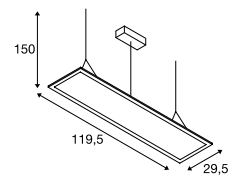

Dimensioned drawing

Variant	Item no.
3750lm | 3000K | CRI>80 ☐ white	1003048
3800lm | 4000K | CRI>80 ☐ white	1003049
3750lm | 3000K | CRI>80 ☒ grey	1003050
3800lm | 4000K | CRI>80 ☒ grey	1003051