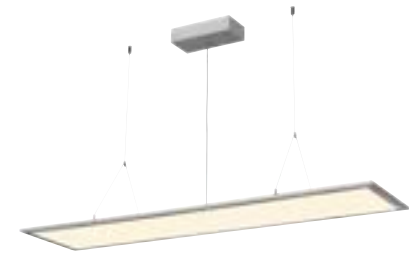

I-PENDANT PRO
 PD, 1195x295mm, 1-10V

- Height adjustable

Product details

100-240V ~50/60Hz | 1000mA
 Total consumption: 42W
 Material: Aluminium / Acrylic
 Dimmable: 1-10V

Dimensioned drawing

Recommended accessories

I-PENDANT PRO
 PD, 1195x295mm,
 UGR<19, 1-10V

- Height adjustable
- Reduced glare due to UGR <19
- Workstation-compatible

Product details

100-240V ~50/60Hz | 1000mA
 Total consumption: 42W
 Material: Aluminium / Polymethylacrylate (PMMA)
 Dimmable: 1-10V