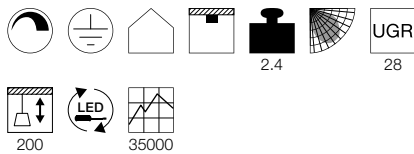

**GLENOS**  
PD, 1m, 1-10V

**Product details**

220-240V ~50/60Hz | 1000mA  
Total consumption: 43W  
Material: Aluminium / Plastic  
Dimmable: 1-10V

**Dimensioned drawing**

**GLENOS**  
PD, 2m, 1-10V

**Product details**

220-240V ~50/60Hz | 1000mA  
Total consumption: 85W  
Material: Aluminium / Plastic  
Dimmable: 1-10V

**Dimensioned drawing**

Variant	Item no.
2850lm   3000K   CRI>80 ■ matt black	1001400
2850lm   3000K   CRI>80 □ matt white	1001401
2850lm   3000K   CRI>80 ■ silver	1001402
3300lm   4000K   CRI>80 ■ matt black	1001403
3300lm   4000K   CRI>80 □ matt white	1001404
3300lm   4000K   CRI>80 ■ silver	1001405