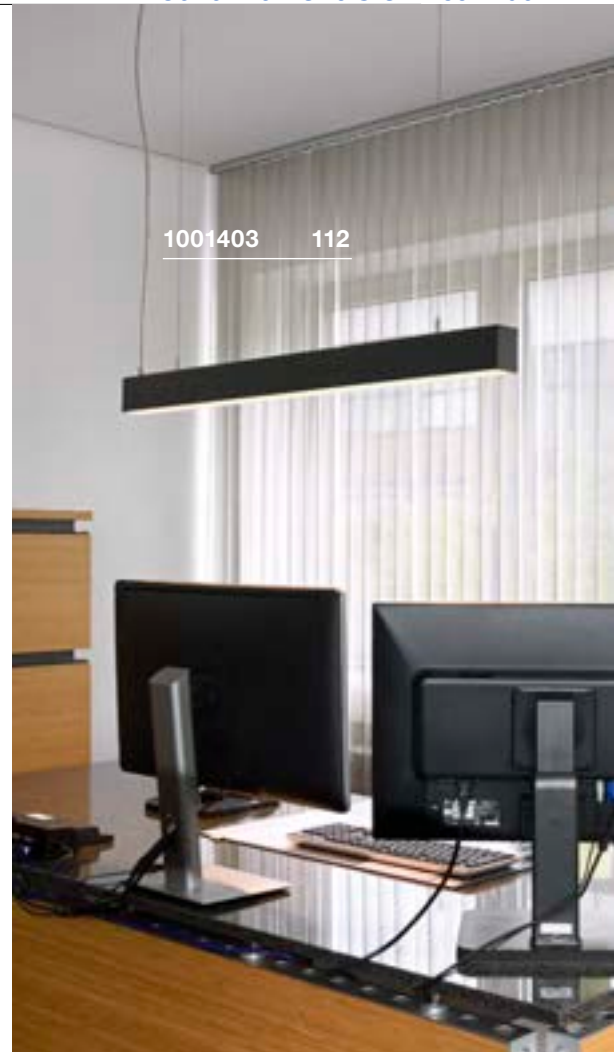

1001403 112