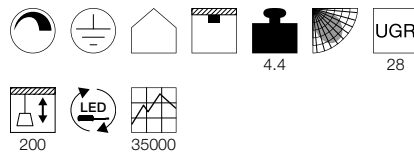

**GLENOS**  
PD, 1m, 1-10V

**Product details**

220-240V ~50/60Hz | 1000mA  
Total consumption: 43W  
Material: Aluminium / Plastic  
Dimmable: 1-10V

**Dimensioned drawing**

**GLENOS**  
PD, 2m, 1-10V

**Product details**

220-240V ~50/60Hz | 1000mA  
Total consumption: 85W  
Material: Aluminium / Plastic  
Dimmable: 1-10V

**Dimensioned drawing**

Variant	Item no.
2850lm   3000K   CRI>80 ■ matt black	1001400
2850lm   3000K   CRI>80 □ matt white	1001401
2850lm   3000K   CRI>80 ■ silver	1001402
3300lm   4000K   CRI>80 ■ matt black	1001403
3300lm   4000K   CRI>80 □ matt white	1001404
3300lm   4000K   CRI>80 ■ silver	1001405