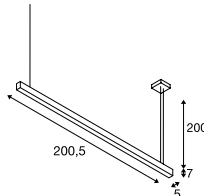

**GLENOS**  
PD, 1m, 1-10V

**Product details**

220-240V ~50/60Hz | 1000mA  
Total consumption: 43W  
Material: Aluminium / Plastic  
Dimmable: 1-10V

**Dimensioned drawing**

**GLENOS**  
PD, 2m, 1-10V

**Product details**

220-240V ~50/60Hz | 1000mA  
Total consumption: 85W  
Material: Aluminium / Plastic  
Dimmable: 1-10V

**Dimensioned drawing**

Variant	Item no.
2850lm   3000K   CRI>80 ■ matt black	1001400
2850lm   3000K   CRI>80 □ matt white	1001401
2850lm   3000K   CRI>80 ■ silver	1001402
3300lm   4000K   CRI>80 ■ matt black	1001403
3300lm   4000K   CRI>80 □ matt white	1001404
3300lm   4000K   CRI>80 ■ silver	1001405